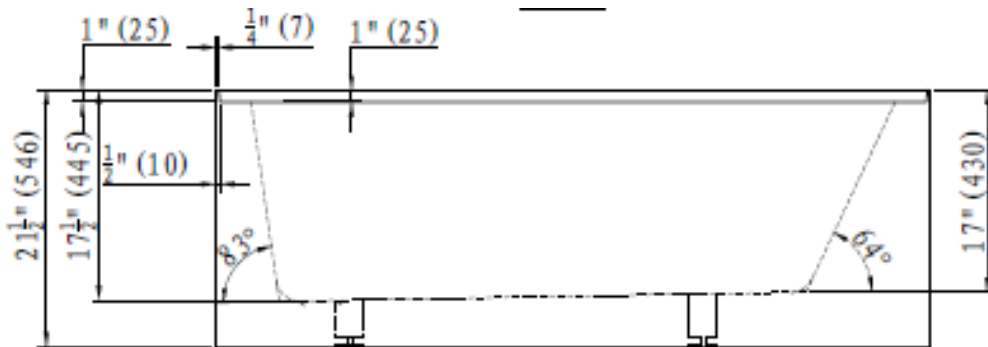

EB407608

emory & bond

ESSEX SERIES

SKIRTED ALCOVE ACRYLIC TUB
LEFT HAND WITH FLANGE
RECTANGULAR DESIGN
SLOTTED OVERFLOW
ROUND DRAINHOLE
MEETS CUPC STANDARDS
5 ADJUSTABLE SUPPORT FEET
NOMINAL SIZE 60" X 30" X 22"