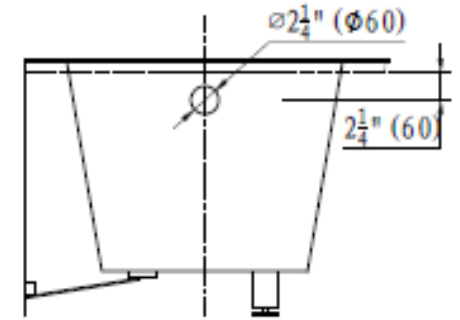

EB407608

emory & bond

ESSEX SERIES

SKIRTED ALCOVE ACRYLIC TUB
LEFT HAND WITH FLANGE
RECTANGULAR DESIGN
SLOTTED OVERFLOW
ROUND DRAINHOLE
MEETS CUPC STANDARDS
5 ADJUSTABLE SUPPORT FEET
NOMINAL SIZE 60" X 30" X 22"