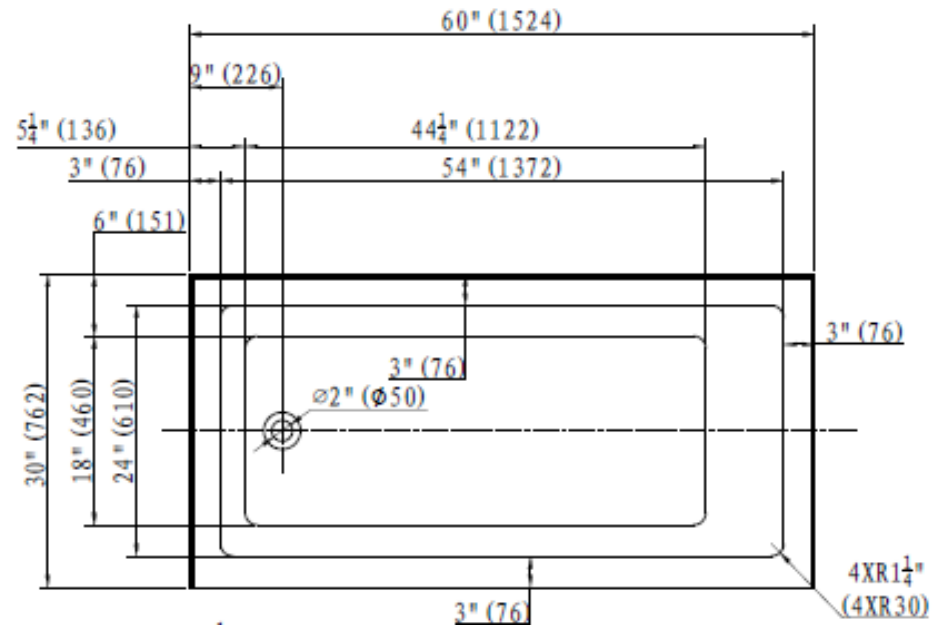

EB407608

emory & bond

ESSEX SERIES

SKIRTED ALCOVE ACRYLIC TUB
LEFT HAND WITH FLANGE
RECTANGULAR DESIGN
SLOTTED OVERFLOW
ROUND DRAINHOLE
MEETS CUPC STANDARDS
5 ADJUSTABLE SUPPORT FEET
NOMINAL SIZE 60" X 30" X 22"