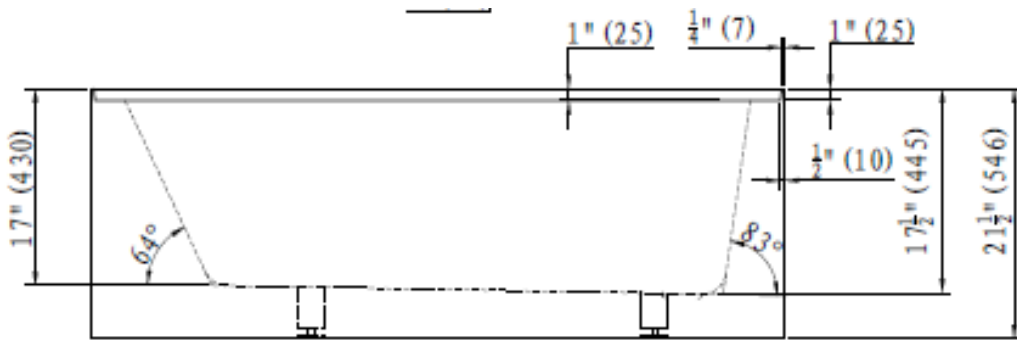

EB407606

emory & bond

ESSEX SERIES

- SKIRTED ALCOVE ACRYLIC TUB
- RIGHT HAND WITH FLANGE
- RECTANGULAR DESIGN
- SLOTTED OVERFLOW
- ROUND DRAINHOLE
- MEETS CUPC STANDARDS
- 5 ADJUSTABLE SUPPORT FEET
- NOMINAL SIZE 60" X 30" X 22"