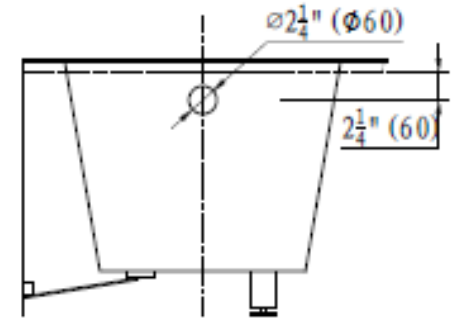

EB407606

emory & bond

ESSEX SERIES

- SKIRTED ALCOVE ACRYLIC TUB
- RIGHT HAND WITH FLANGE
- RECTANGULAR DESIGN
- SLOTTED OVERFLOW
- ROUND DRAINHOLE
- MEETS CUPC STANDARDS
- 5 ADJUSTABLE SUPPORT FEET
- NOMINAL SIZE 60" X 30" X 22"