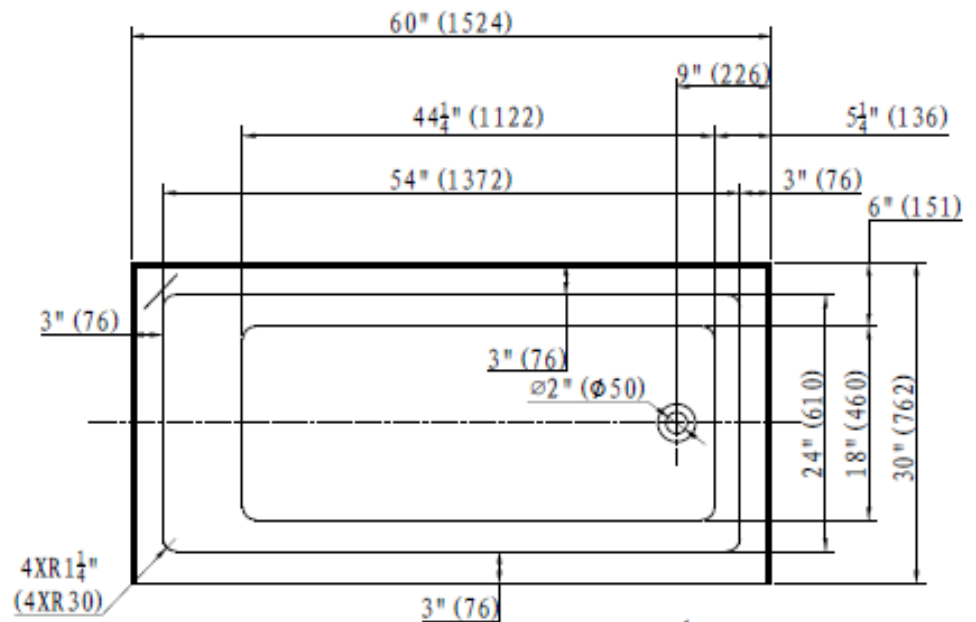

EB407606

emory & bond

ESSEX SERIES

- SKIRTED ALCOVE ACRYLIC TUB
- RIGHT HAND WITH FLANGE
- RECTANGULAR DESIGN
- SLOTTED OVERFLOW
- ROUND DRAINHOLE
- MEETS CUPC STANDARDS
- 5 ADJUSTABLE SUPPORT FEET
- NOMINAL SIZE 60" X 30" X 22"