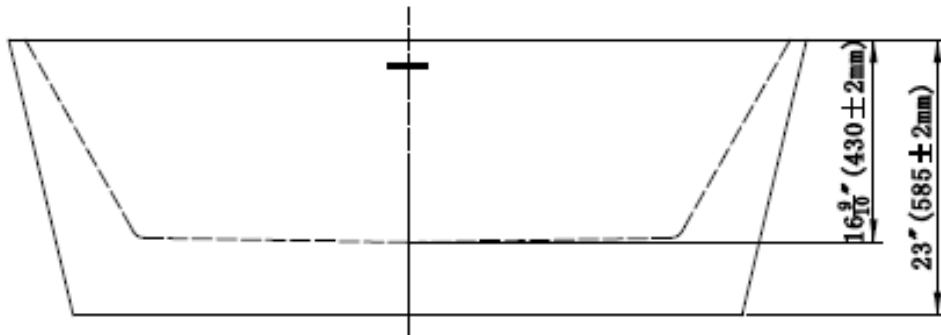

EB40567

CAPE MAY SERIES

FREE STANDING ACRYLIC TUB

RECTANGULAR DESIGN

SLOTTED OVERFLOW

ROUND DRAINHOLE

MEETS CUPC STANDARDS

5 ADJUSTABLE SUPPORT FEET

NOMINAL SIZE 67" X 32" X 23"

emory & bond

All pictures shown are for illustration purposes only.
Actual product may vary due to product enhancement.

Customer Support:

Call : (973)-482-4444

e-mail: info@emoryandbond.com