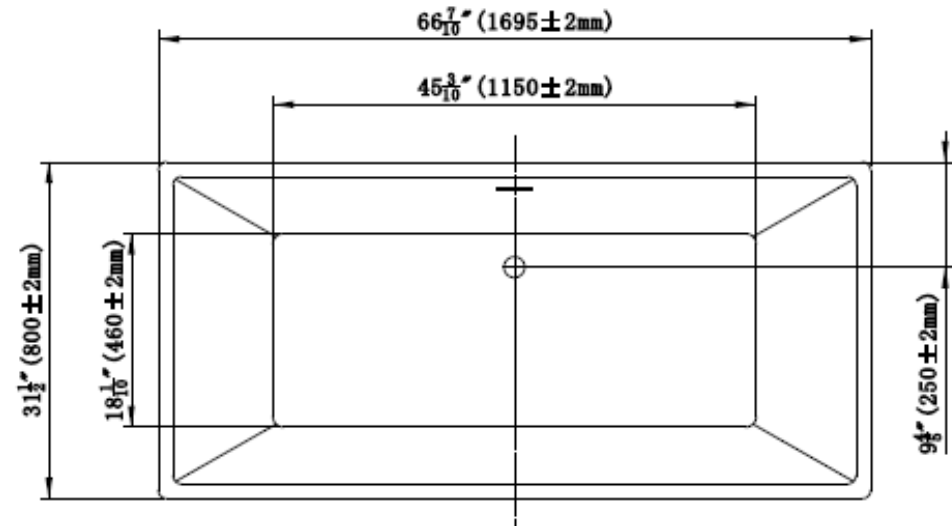

EB40567

CAPE MAY SERIES

FREE STANDING ACRYLIC TUB

RECTANGULAR DESIGN

SLOTTED OVERFLOW

ROUND DRAINHOLE

MEETS CUPC STANDARDS

5 ADJUSTABLE SUPPORT FEET

NOMINAL SIZE 67" X 32" X 23"

emory & bond

All pictures shown are for illustration purposes only.
Actual product may vary due to product enhancement.

Customer Support:

Call : (973)-482-4444

e-mail: info@emoryandbond.com