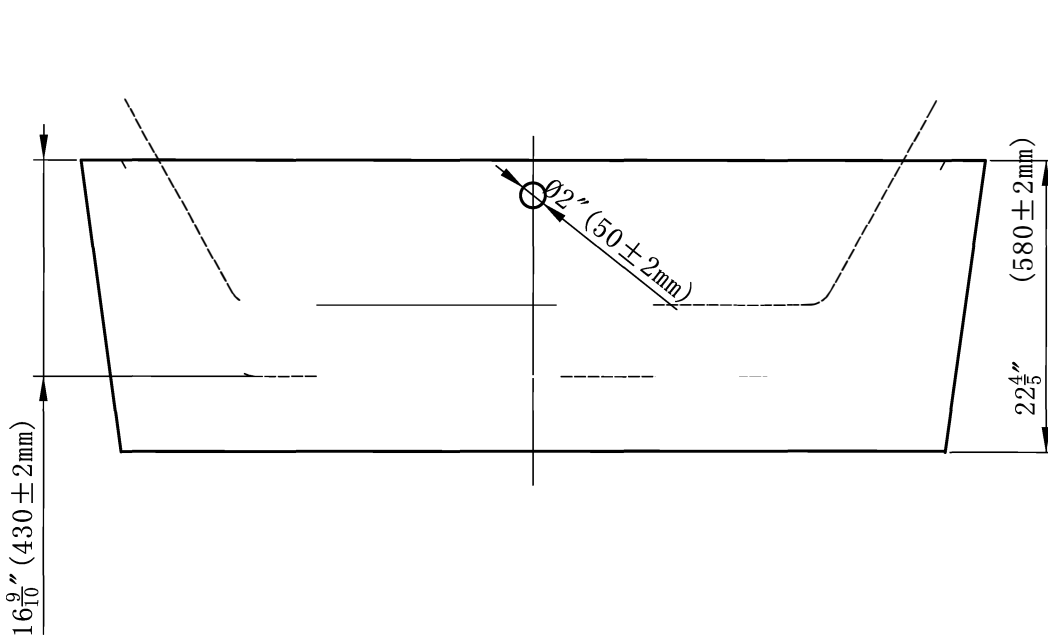

EB40271

emory & bond

BERGEN SERIES

FREE STANDING ACRYLIC TUB

OVAL DESIGN

SLOTTED OVERFLOW

ROUND DRAINHOLE

MEETS CUPC STANDARDS

5 ADJUSTABLE SUPPORT FEET

NOMINAL SIZE 70" X 33" X 24"

All pictures shown are for illustration purposes only.
Actual product may vary due to product enhancement.

Customer Support:

Call : (973)-482-4444

e-mail: info@emoryandbond.com