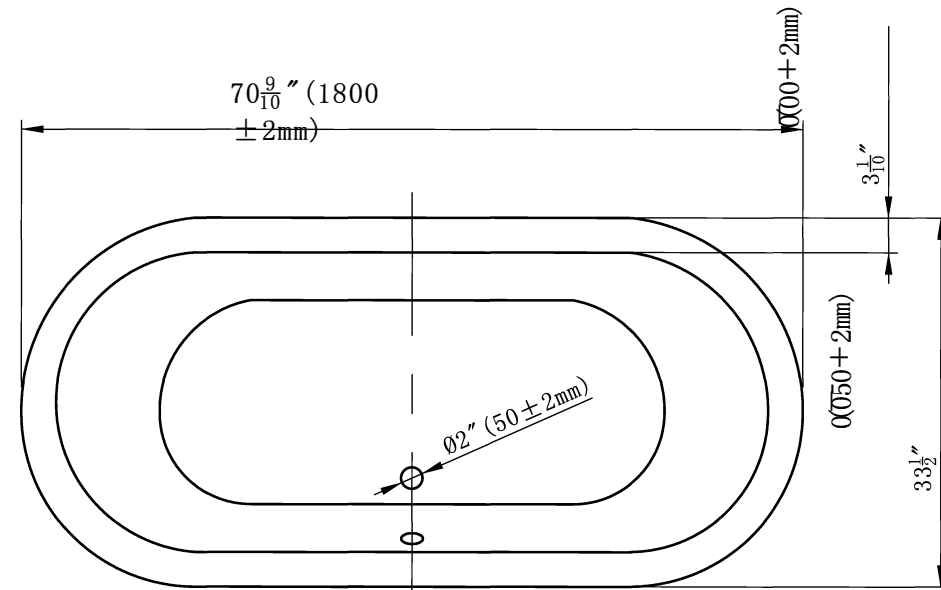

EB40271

emory & bond

BERGEN SERIES

FREE STANDING ACRYLIC TUB

OVAL DESIGN

SLOTTED OVERFLOW

ROUND DRAINHOLE

MEETS CUPC STANDARDS

5 ADJUSTABLE SUPPORT FEET

NOMINAL SIZE 70" X 33" X 24"

All pictures shown are for illustration purposes only.
Actual product may vary due to product enhancement.

Customer Support:

Call : (973)-482-4444

e-mail: info@emoryandbond.com