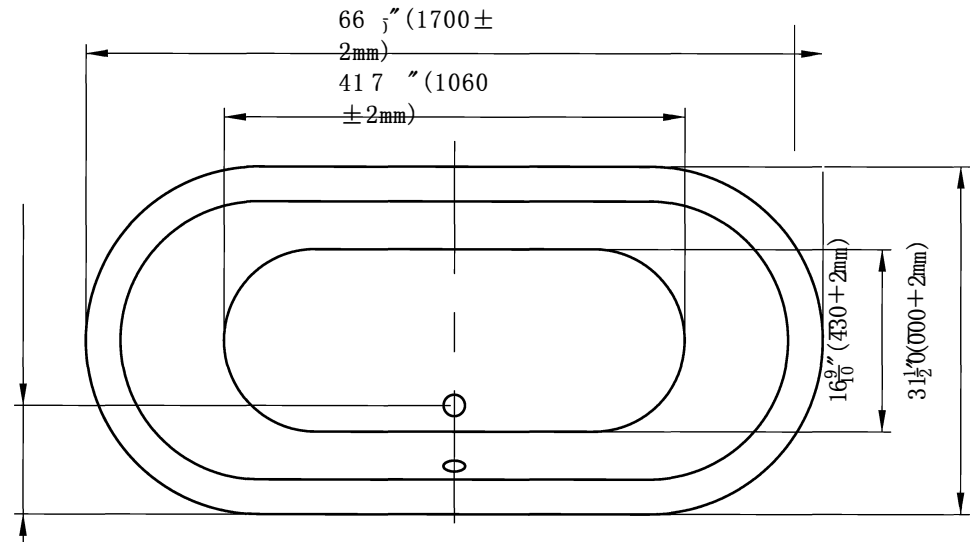

EB40267

emory & bond

BERGEN SERIES

FREE STANDING ACRYLIC TUB

OVAL DESIGN

SLOTTED OVERFLOW

ROUND DRAINHOLE

MEETS CUPC STANDARDS

5 ADJUSTABLE SUPPORT FEET

NOMINAL SIZE 67" X 32" X 23"

All pictures shown are for illustration purposes only.
Actual product may vary due to product enhancement.

Customer Support:

Call : (973)-482-4444

e-mail: info@emoryandbond.com