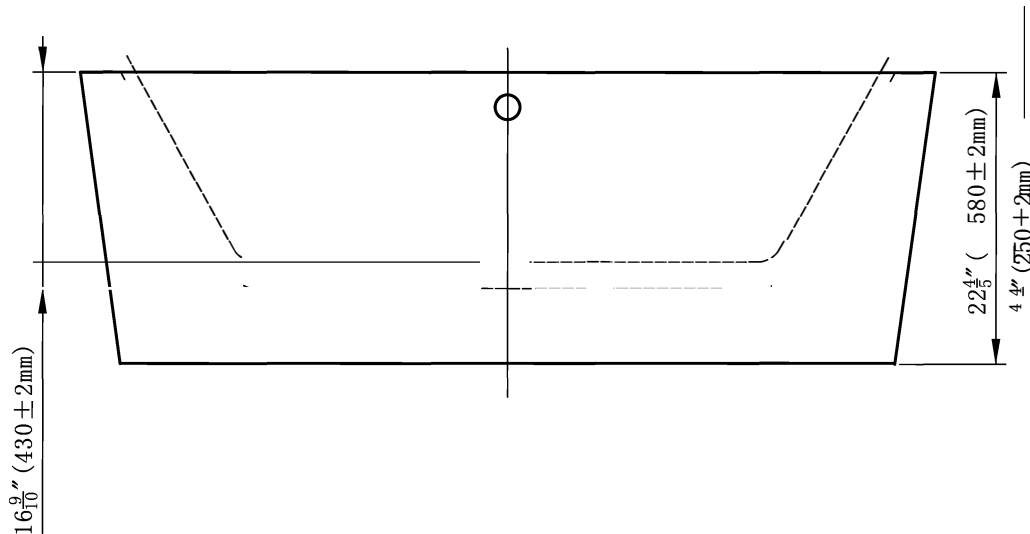

EB40267

emory & bond

BERGEN SERIES

FREE STANDING ACRYLIC TUB

OVAL DESIGN

SLOTTED OVERFLOW

ROUND DRAINHOLE

MEETS CUPC STANDARDS

5 ADJUSTABLE SUPPORT FEET

NOMINAL SIZE 67" X 32" X 23"

All pictures shown are for illustration purposes only.
Actual product may vary due to product enhancement.

Customer Support:

Call : (973)-482-4444

e-mail: info@emoryandbond.com