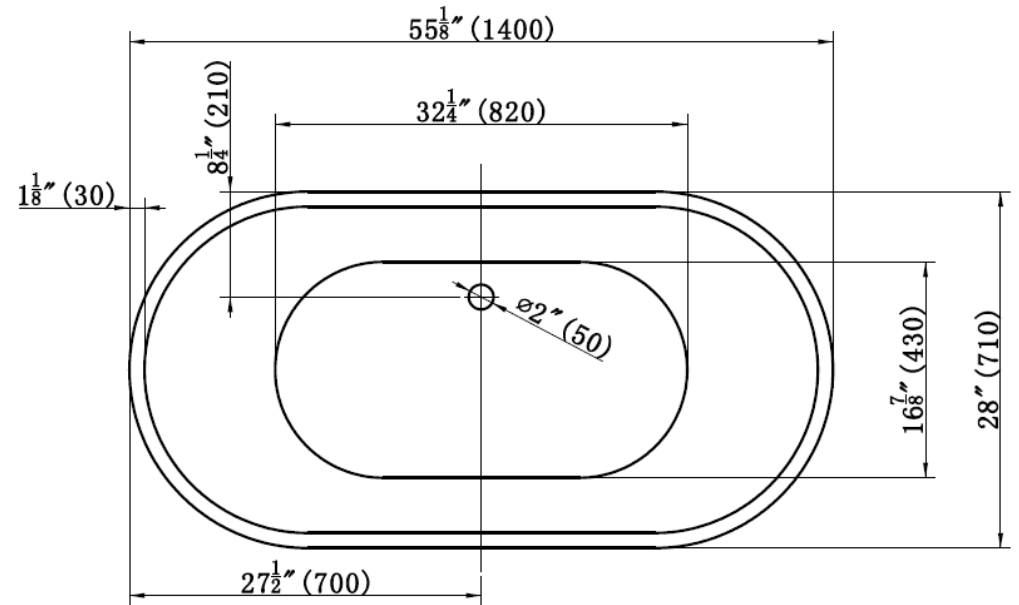

EB40155

emory & bond

ATLANTIC SERIES
FREE STANDING ACRYLIC TUB
OVAL DESIGN
SLOTTED OVERFLOW
ROUND DRAINHOLE
MEETS CUPC STANDARDS
5 ADJUSTABLE SUPPORT FEET
NOMINAL SIZE 55" X 28" X 23"

All pictures shown are for illustration purposes only.
Actual product may vary due to product enhancement.