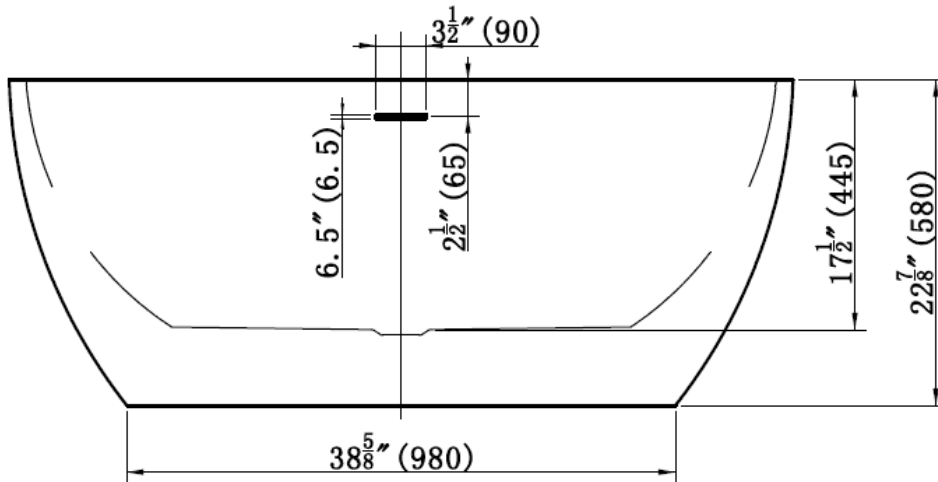

EB40155

emory & bond

ATLANTIC SERIES
FREE STANDING ACRYLIC TUB
OVAL DESIGN
SLOTTED OVERFLOW
ROUND DRAINHOLE
MEETS CUPC STANDARDS
5 ADJUSTABLE SUPPORT FEET
NOMINAL SIZE 55" X 28" X 23"

All pictures shown are for illustration purposes only.
Actual product may vary due to product enhancement.