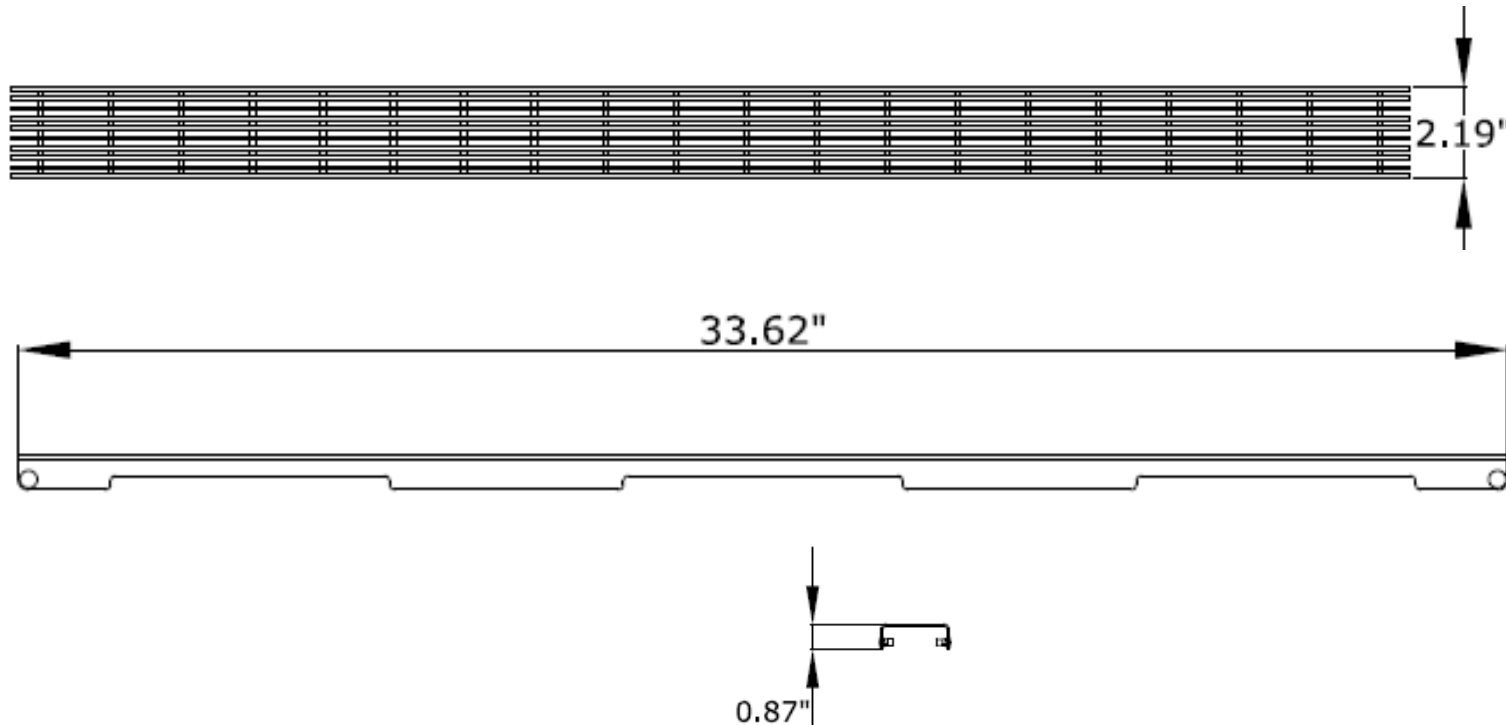

## Linear Drain Grate

- Wedge Wire Grate Only
- Nominal Size 33 5/8" L x 2 3/16" W x 7/8" H
- 304 Stainless Steel

All pictures shown are for illustration purposes only.  
Actual product may vary due to product enhancement.