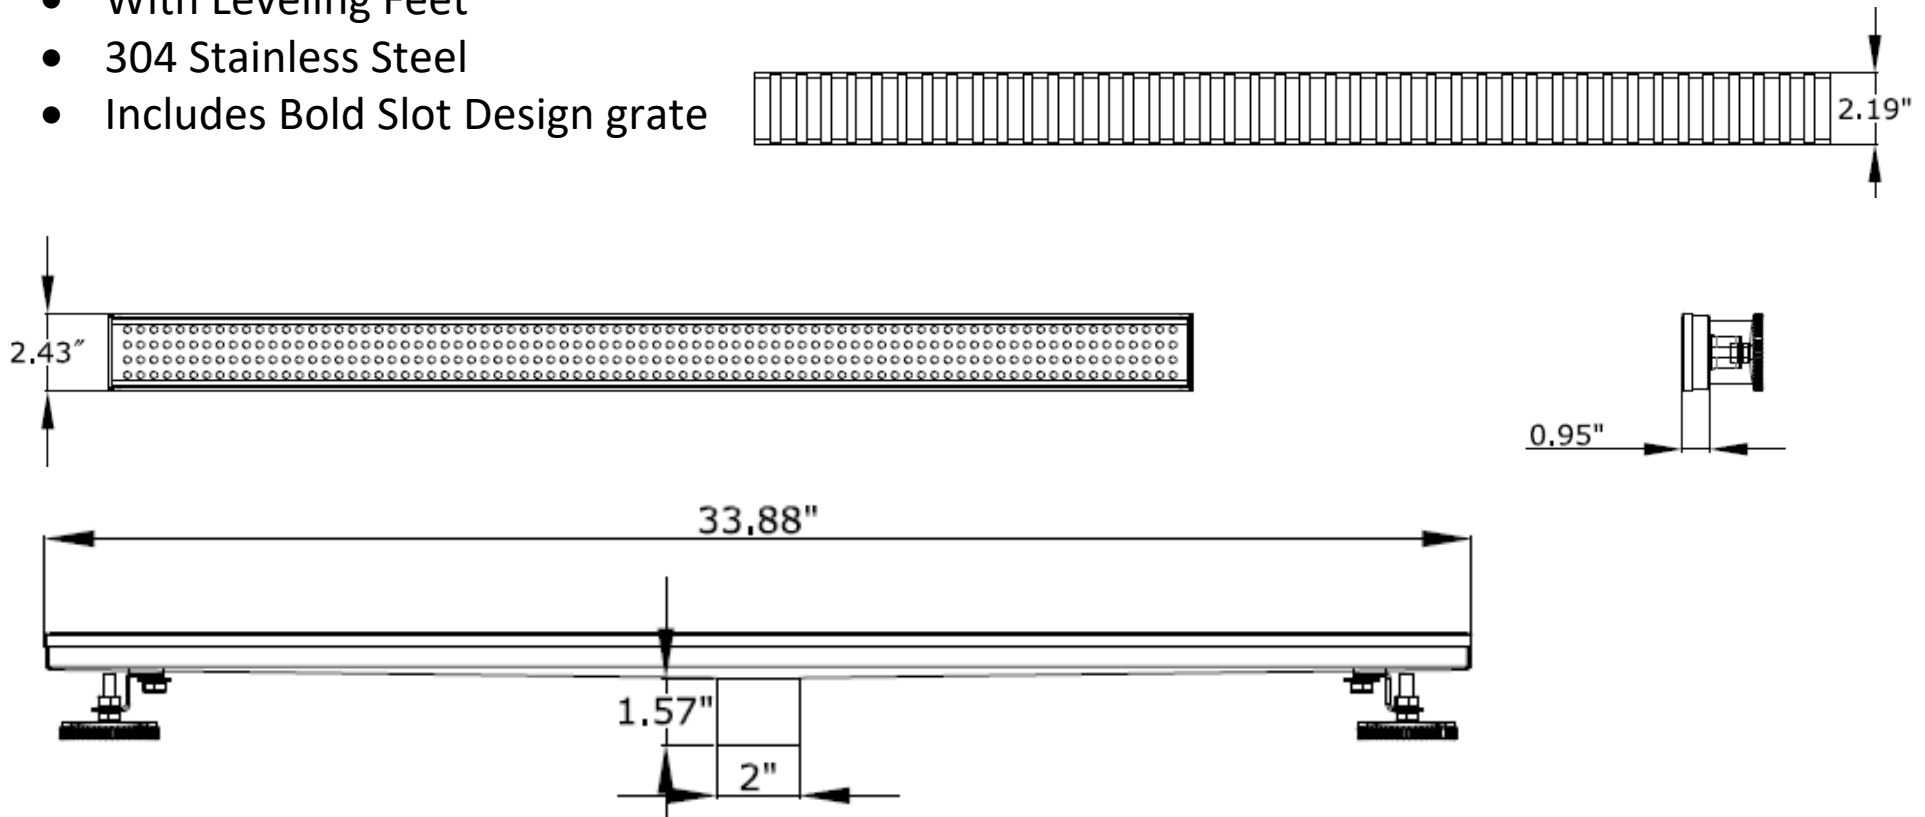

## Linear Drain w/Grate

- Down Outlet 2" Center Drain
- No Flange
- Nominal Exposed Channel size 33 7/8" L x 2 7/16 "W
- With Leveling Feet
- 304 Stainless Steel
- Includes Bold Slot Design grate

All pictures shown are for illustration purposes only.  
Actual product may vary due to product enhancement.