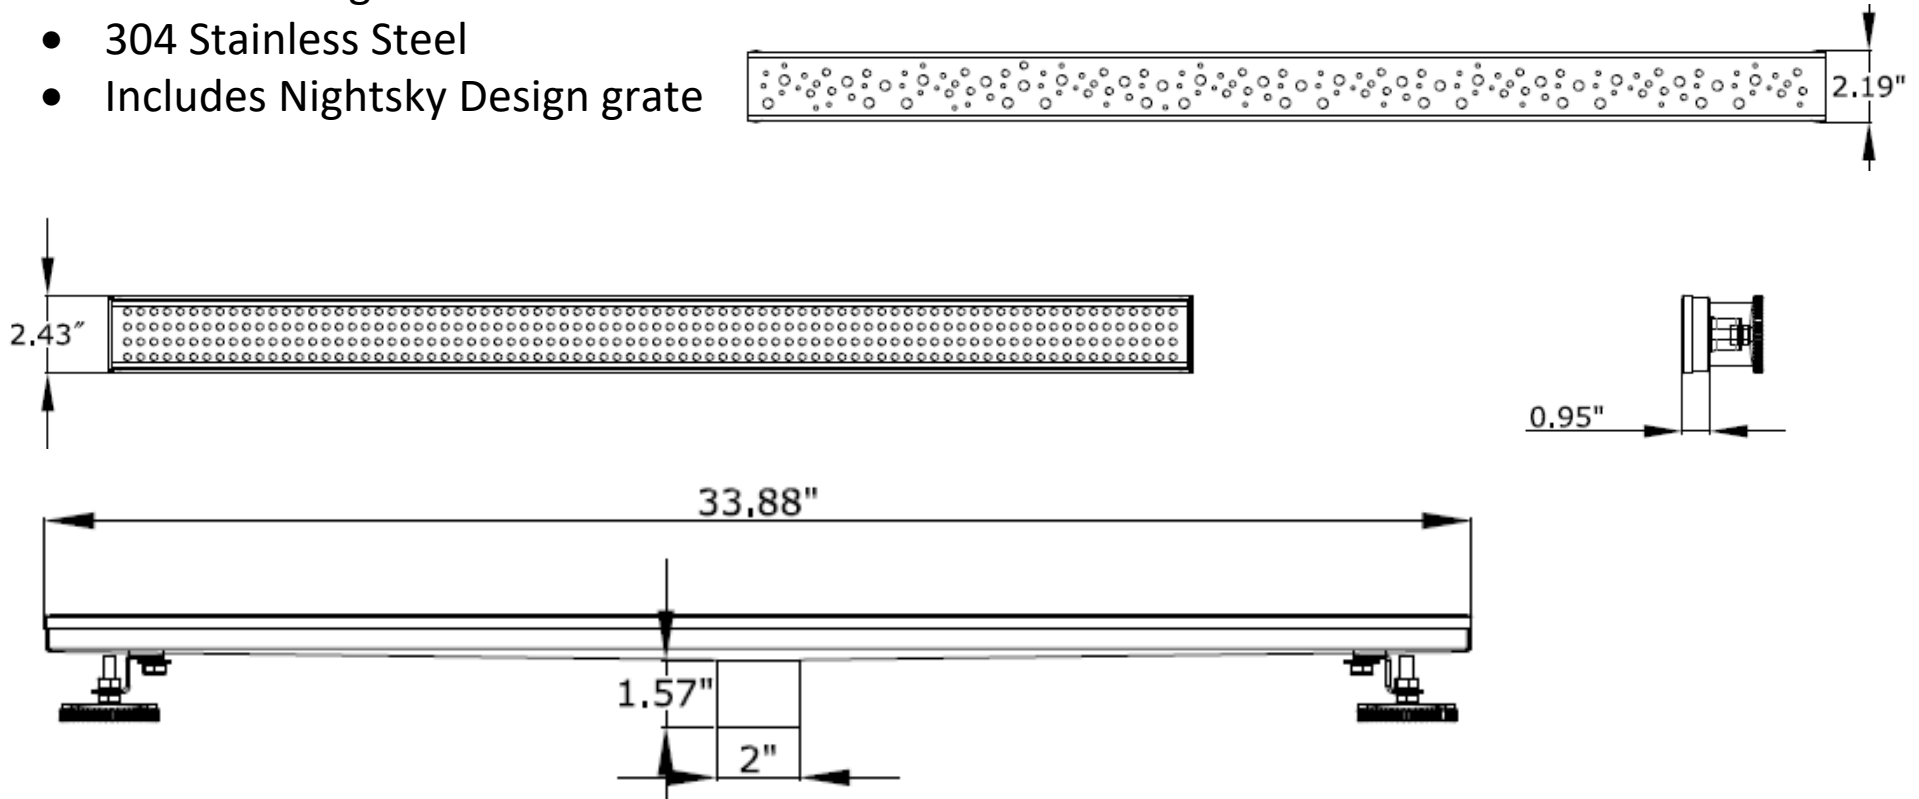

# EB31607NF

EMORY  
& BOND

## Linear Drain w/Grate

- Down Outlet 2" Center Drain
- No Flange
- Nominal Exposed Channel size 33 7/8" L x 2 7/16 "W
- With Leveling Feet
- 304 Stainless Steel
- Includes Nightsky Design grate

All pictures shown are for illustration purposes only.  
Actual product may vary due to product enhancement.