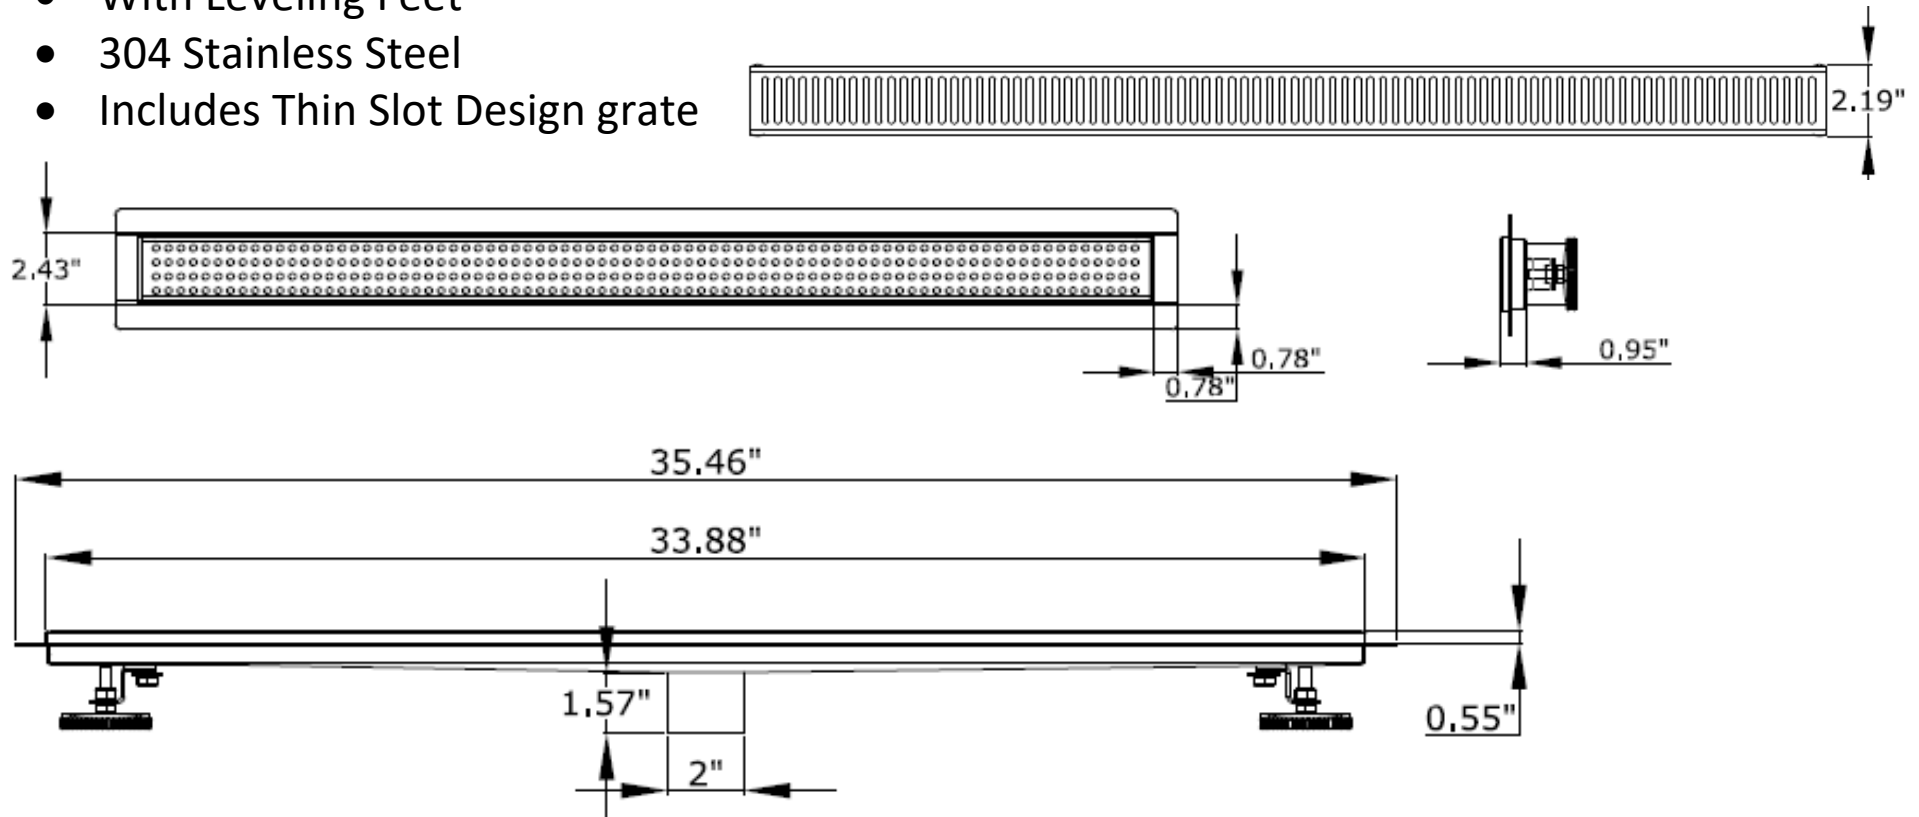

EB31605F

EMORY
& BOND

Linear Drain w/Grate

- Down Outlet 2" Center Drain
- Flanged
- Nominal Exposed Channel size 33 7/8" L x 2 7/16 "W
- With Leveling Feet
- 304 Stainless Steel
- Includes Thin Slot Design grate