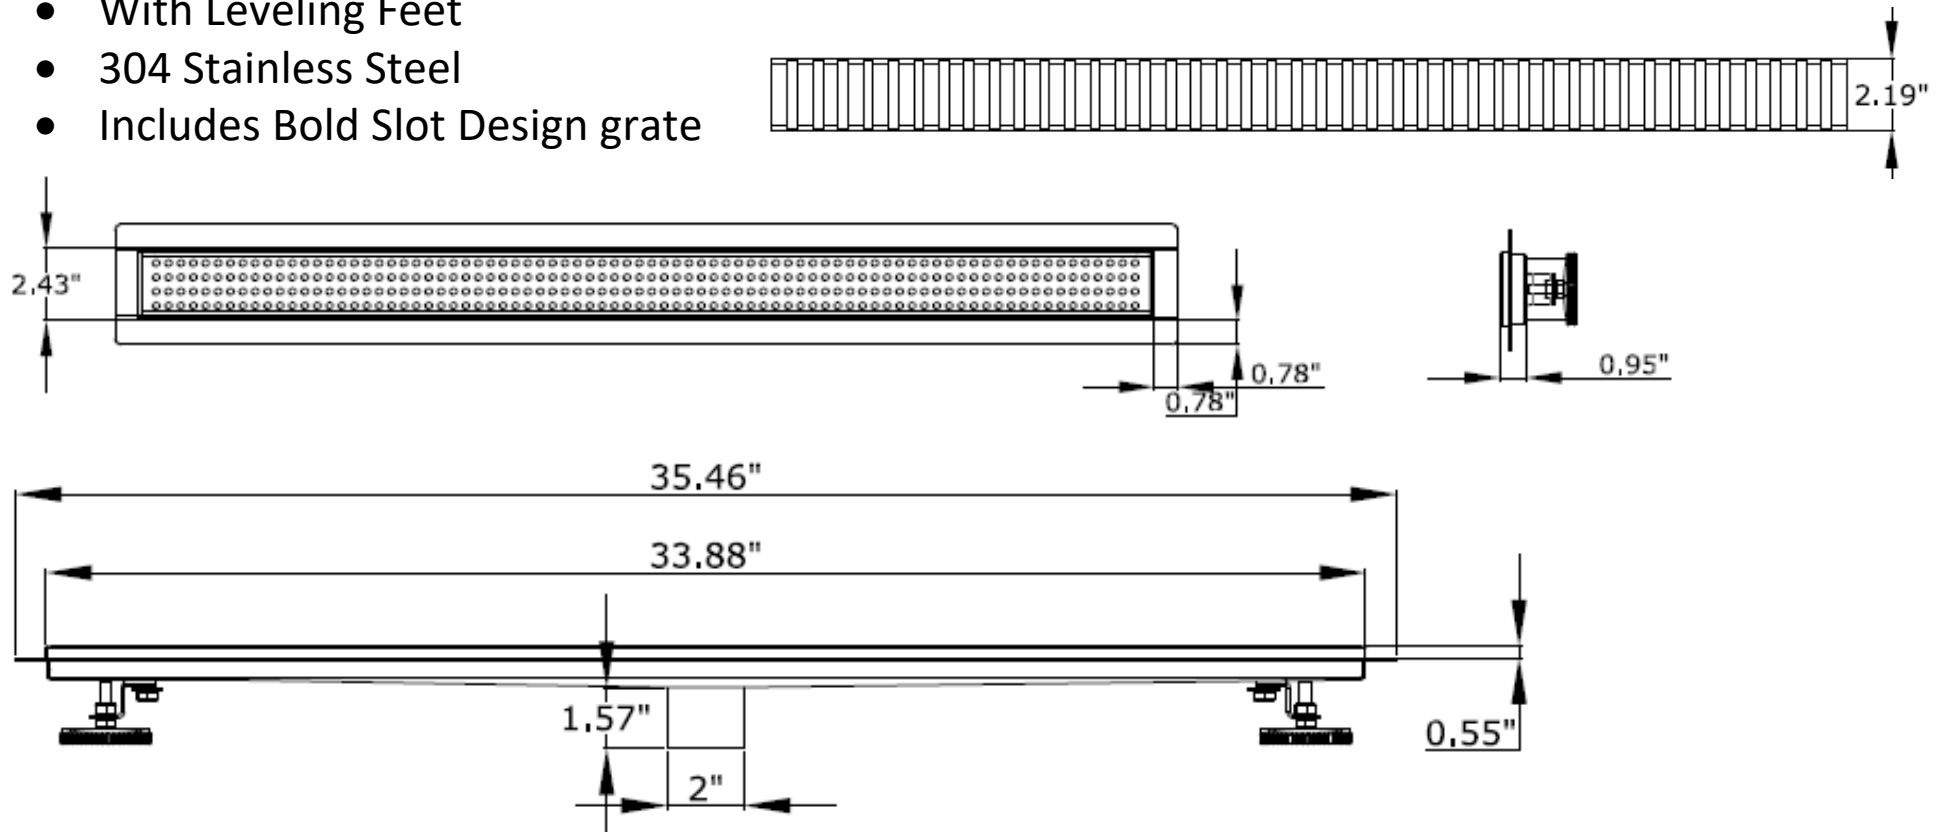

## Linear Drain w/Grate

- Down Outlet 2" Center Drain
- Flanged
- Nominal Exposed Channel size 33 7/8" L x 2 7/16 "W
- With Leveling Feet
- 304 Stainless Steel
- Includes Bold Slot Design grate

All pictures shown are for illustration purposes only.  
Actual product may vary due to product enhancement.