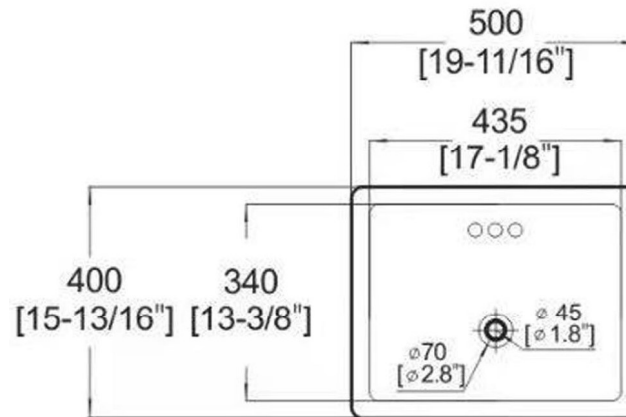

EMORY & BOND

EB21915

Under Counter Mount

- White Vitreous China
- Rectangular Basin
- Rear Single Hole Overflow
- Nominal OD 19 " x 15" x 7"
- Nominal ID 17 " x 13" x 5"
- Meets cUPC standards
- Mounting clips included