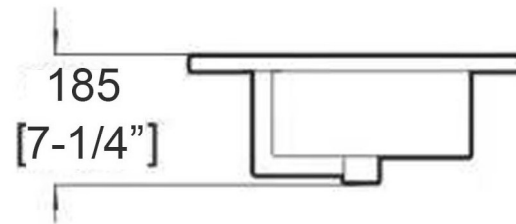

EMORY & BOND

EB21915

Under Counter Mount

- White Vitreous China
- Rectangular Basin
- Rear Single Hole Overflow
- Nominal OD 19 " x 15" x 7"
- Nominal ID 17 " x 13" x 5"
- Meets cUPC standards
- Mounting clips included