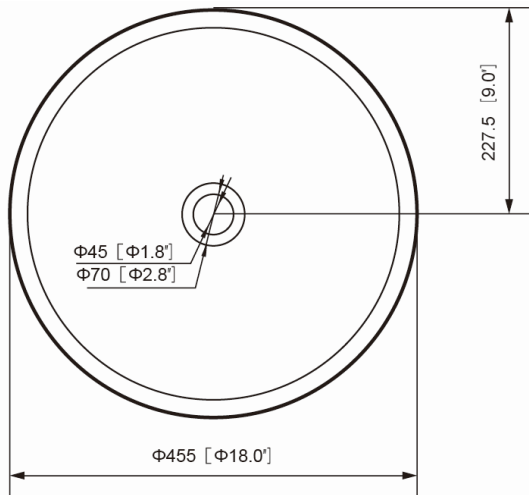

EB21818D

ROUND LAVATORY SINK

- White Ceramic
- Overflow Drain Hole
- Center Drain
- Drop-In Installation
- No Faucet Holes
- Meets cUPC Standards
- 18" x 18" x 7 3/4" nominal OD

Customer Support:

Call : (973)-482-4444