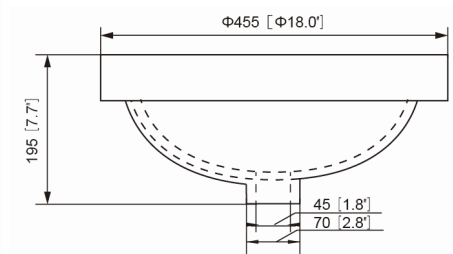

EB21818D

ROUND LAVATORY SINK

- White Ceramic
- Overflow Drain Hole
- Center Drain
- Drop-In Installation
- No Faucet Holes
- Meets cUPC Standards
- 18" x 18" x 7 3/4" nominal OD

Customer Support:

Call : (973)-482-4444