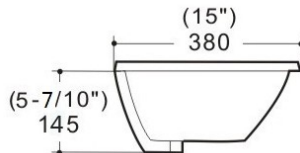

emory & bond

EB21812

Under Counter Mount

- White Vitreous China
- Rectangular Basin
- With Front Overflow Hole
- Nominal OD 21" x 15" x 6"
- Nominal ID 18" x 13" x 5"
- Meets cUPC standards
- ADA depth
- Mounting clips included