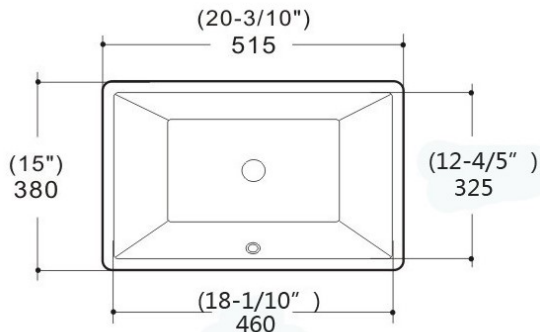

emory & bond

EB21812

Under Counter Mount

- White Vitreous China
- Rectangular Basin
- With Front Overflow Hole
- Nominal OD 21" x 15" x 6"
- Nominal ID 18" x 13" x 5"
- Meets cUPC standards
- ADA depth
- Mounting clips included