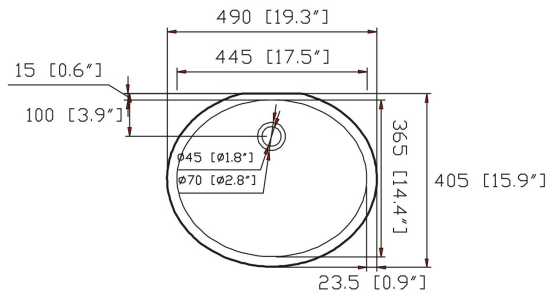

### Under Counter Mount

- White Vitreous China
- Oval Basin, Glazed Underside
- With Overflow Hole
- Nominal OD 19" x 16" x 8"
- Nominal ID 17" x 14" x 7"
- Meets cUPC standards
  
- Mounting clips included