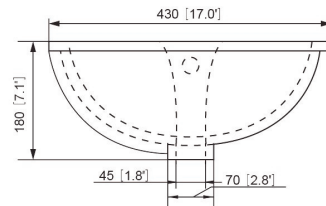

EB215155

Under Counter Mount

- White Vitreous China
- Round Basin
- With Overflow Hole
- Nominal OD 17" x 17" x 7"
- Nominal ID 15" x 15" x 6"
- Meets cUPC standards

- Mounting clips included

Customer Support: