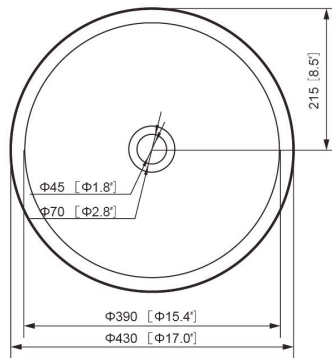

EB215155

Under Counter Mount

- White Vitreous China
- Round Basin
- With Overflow Hole
- Nominal OD 17" x 17" x 7"
- Nominal ID 15" x 15" x 6"
- Meets cUPC standards

- Mounting clips included

Customer Support: