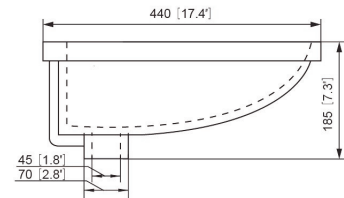

emory & bond

EB21515

Under Counter Mount

- White Vitreous China
- Square Basin
- With Overflow Hole
- Nominal OD 17" x 17" x 7"
- Nominal ID 15" x 15" x 6"
- Meets cUPC standards

- Mounting clips included