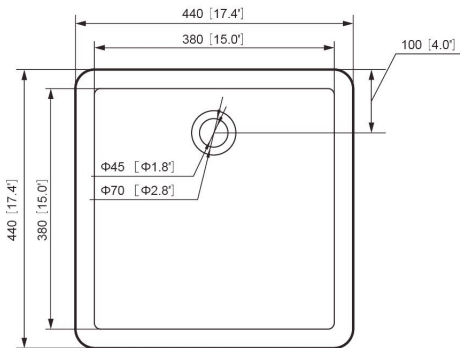

emory & bond

EB21515

Under Counter Mount

- White Vitreous China
- Square Basin
- With Overflow Hole
- Nominal OD 17" x 17" x 7"
- Nominal ID 15" x 15" x 6"
- Meets cUPC standards

- Mounting clips included