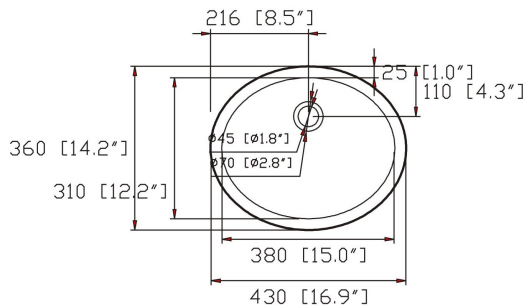

EB21512UG

Under Counter Mount

- White Vitreous China
- Oval Basin, Glazed Underside
- With Overflow Hole
- Nominal OD 17" x 14" x 8"
- Nominal ID 15" x 12" x 6"
- Meets cUPC standards

- Mounting clips included