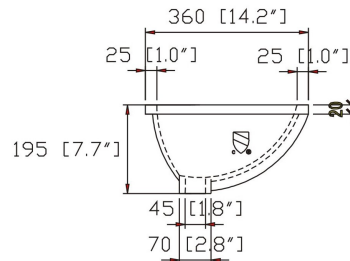

EB21512UG

Under Counter Mount

- White Vitreous China
- Oval Basin, Glazed Underside
- With Overflow Hole
- Nominal OD 17" x 14" x 8"
- Nominal ID 15" x 12" x 6"
- Meets cUPC standards

- Mounting clips included