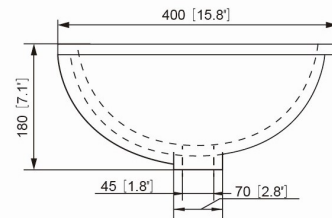

emory & bond

EB21414

Under Counter Mount

- White Vitreous China
- Round Basin
- With Overflow Hole
- Nominal OD 16" x 16" x 7"
- Nominal ID 14" x 14" x 6"
- Meets cUPC standards

- Mounting clips included

Customer Support: