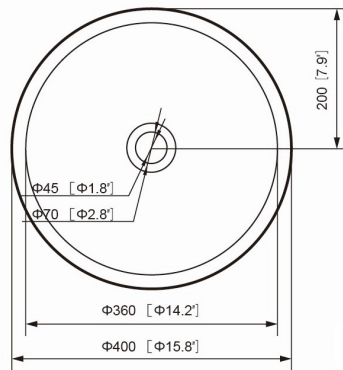

emory & bond

EB21414

Under Counter Mount

- White Vitreous China
- Round Basin
- With Overflow Hole
- Nominal OD 16" x 16" x 7"
- Nominal ID 14" x 14" x 6"
- Meets cUPC standards

- Mounting clips included

Customer Support: