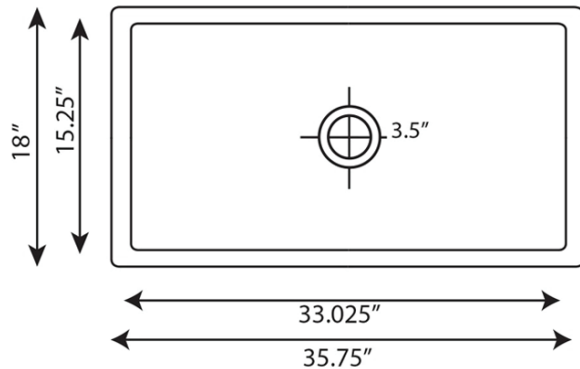

Exterior Dimensions: 35.75" x 18"
Interior Dimensions: 33" x 15.25"
Bowl Depth: 8.5"
Apron Height: 10"
Drain Dimensions: 3.5" Opening

36" Italian Fireclay Farmhouse Sink

Nominal dimensions only as firing causes shrinking - each piece will vary up to .5".