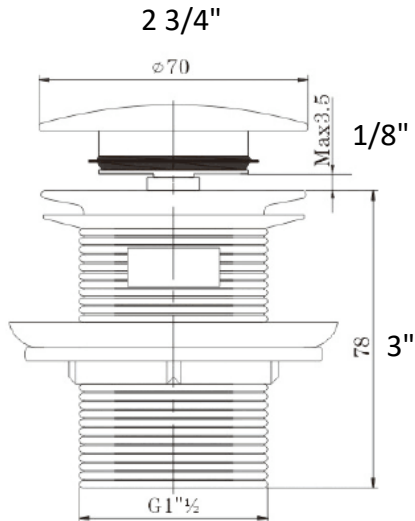

EB1410WH

Bathtub Touch Drain with Overflow

- White Finish
- Brass Construction
- Dome Top Push Button
- Nominal 1 1/2" NPSM
- For Tubs with Built-In Overflow
- Requires 2" Drain Opening
- Tailpiece Not Included
- Complies with ASME A112.18.2.-2015/CSA B125.2-15