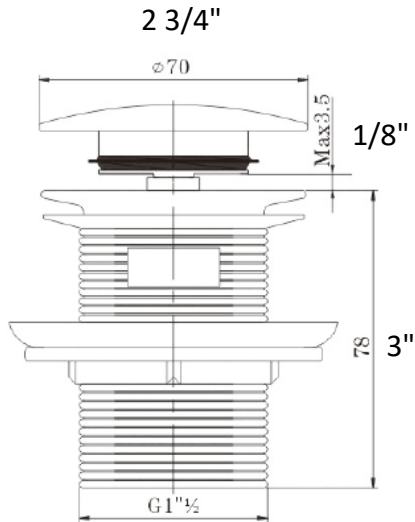

EB1410MB

Bathtub Touch Drain with Overflow

- Matte Black Finish
- Brass Construction
- Dome Top Push Button
- Nominal 1 1/2" NPSM
- For Tubs with Built-In Overflow
- Requires 2" Drain Opening
- Tailpiece Not Included
- Complies with ASME A112.18.2.-2015/CSA B125.2-15