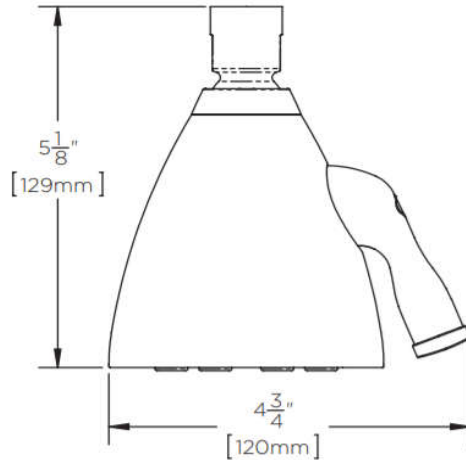

EB1409PC

Fixed Showerhead with 8 Jet Adjustable Spray

- Polished Chrome Finish
- Brass Construction
- Self Cleaning Nozzles
- Flow Rate 2.0 GPM
- 3 1/2" Diameter Face
- 1/2" Female Swivel Connection

Customer Support: