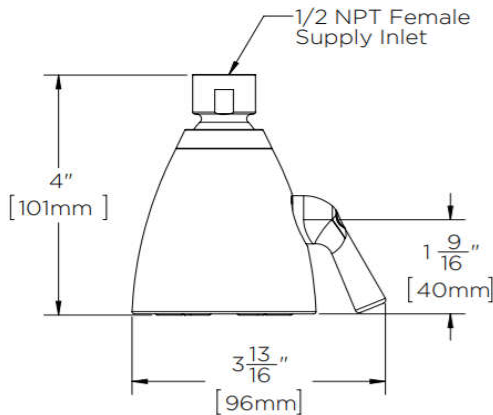

EB1408PC

Fixed Showerhead with 6 Jet Adjustable Spray

- Polished Chrome Finish
- Brass Construction
- Self Cleaning Nozzles
- Flow Rate 1.8 GPM
- 2 3/4" Diameter Face
- 1/2" Female Swivel Connection

Customer Support: