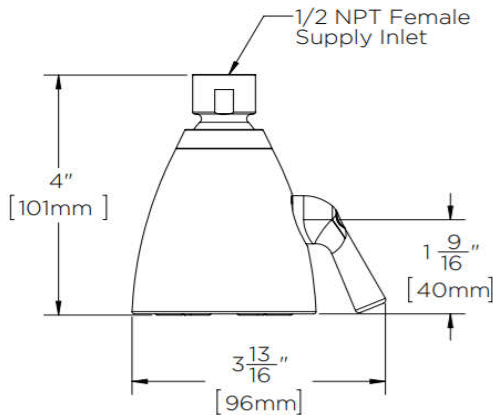

EB1408BN

Fixed Showerhead with 6 Jet Adjustable Spray

- Brushed Nickel Finish
- Brass Construction
- Self Cleaning Nozzles
- Flow Rate 1.8 GPM
- 2 3/4" Diameter Face
- 1/2" Female Swivel Connection

Customer Support: