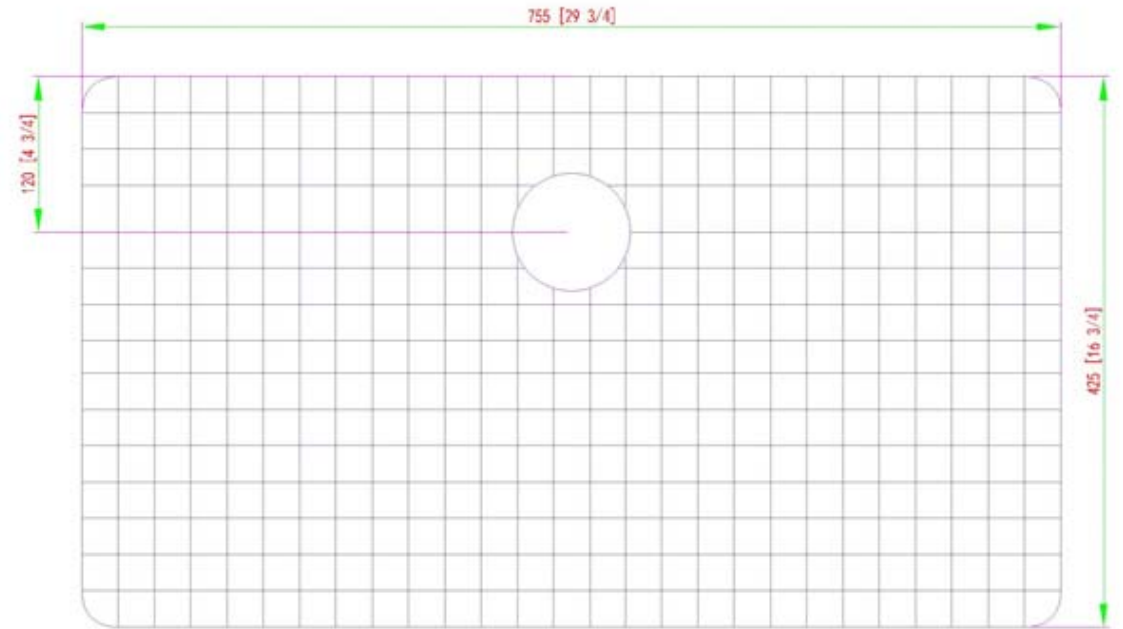

BG-KSU3219P

Bottom Grid for Emory & Bond
KSU-321910-0-20

- T-304 Stainless Steel
- Protective Rubber Boots prevents scratching
- Dishwasher Safe
- Custom Fitted for Emory & Bond Sinks

Finish : Stainless Steel