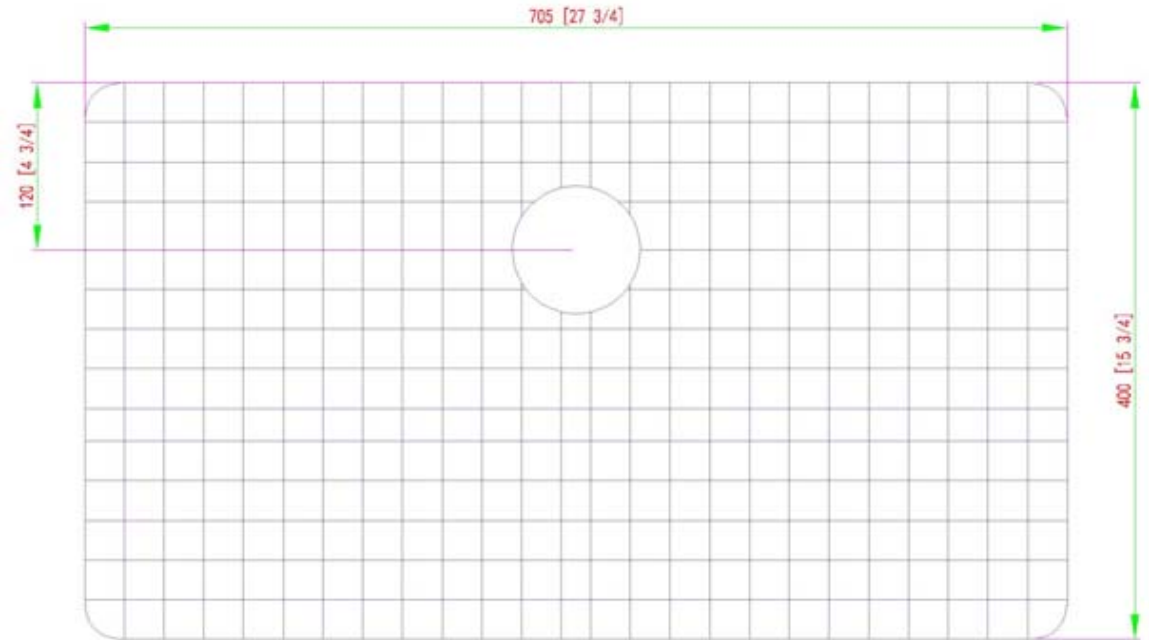

## BG-KSU3018V

Bottom Grid for Emory & Bond  
KSU-301809-0-20

- T-304 Stainless Steel
- Protective Rubber Boots prevents scratching
- Dishwasher Safe
- Custom Fitted for Emory & Bond Sinks

Finish : Stainless Steel