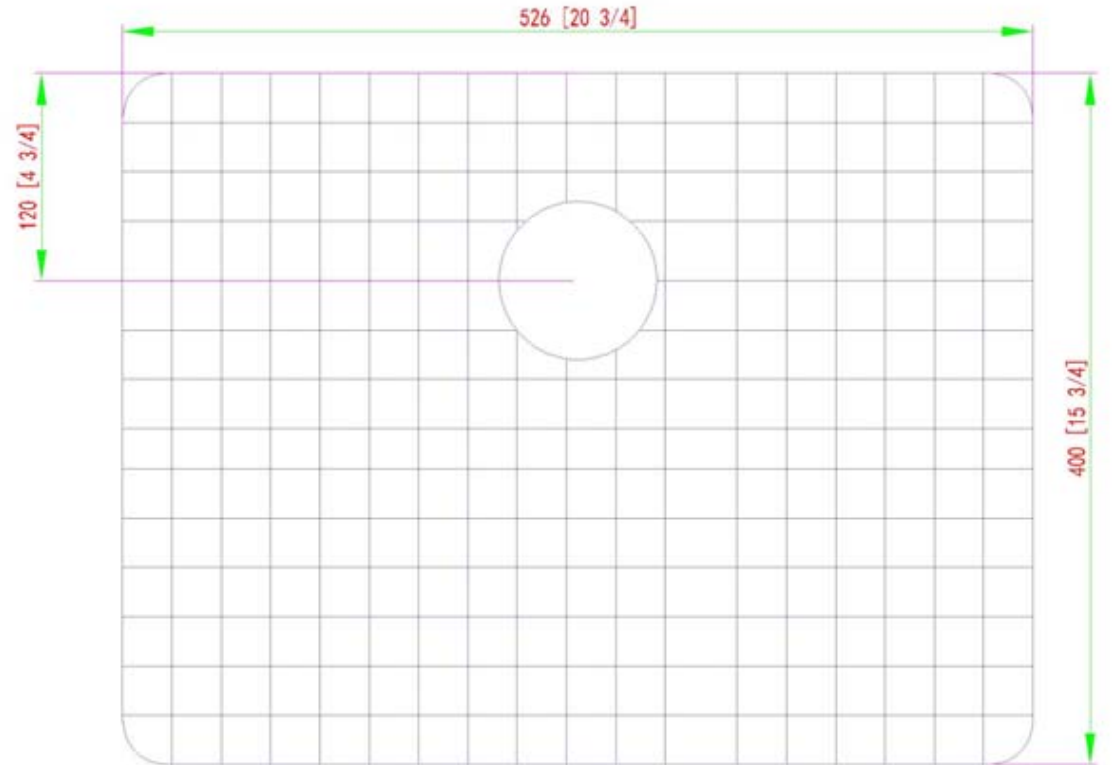

BG-KSU2318V

Bottom Grid for Emory & Bond
KSU-231809-0-20

- T-304 Stainless Steel
- Protective Rubber Boots prevents scratching
- Dishwasher Safe
- Custom Fitted for Emory & Bond Sinks

Finish : Stainless Steel