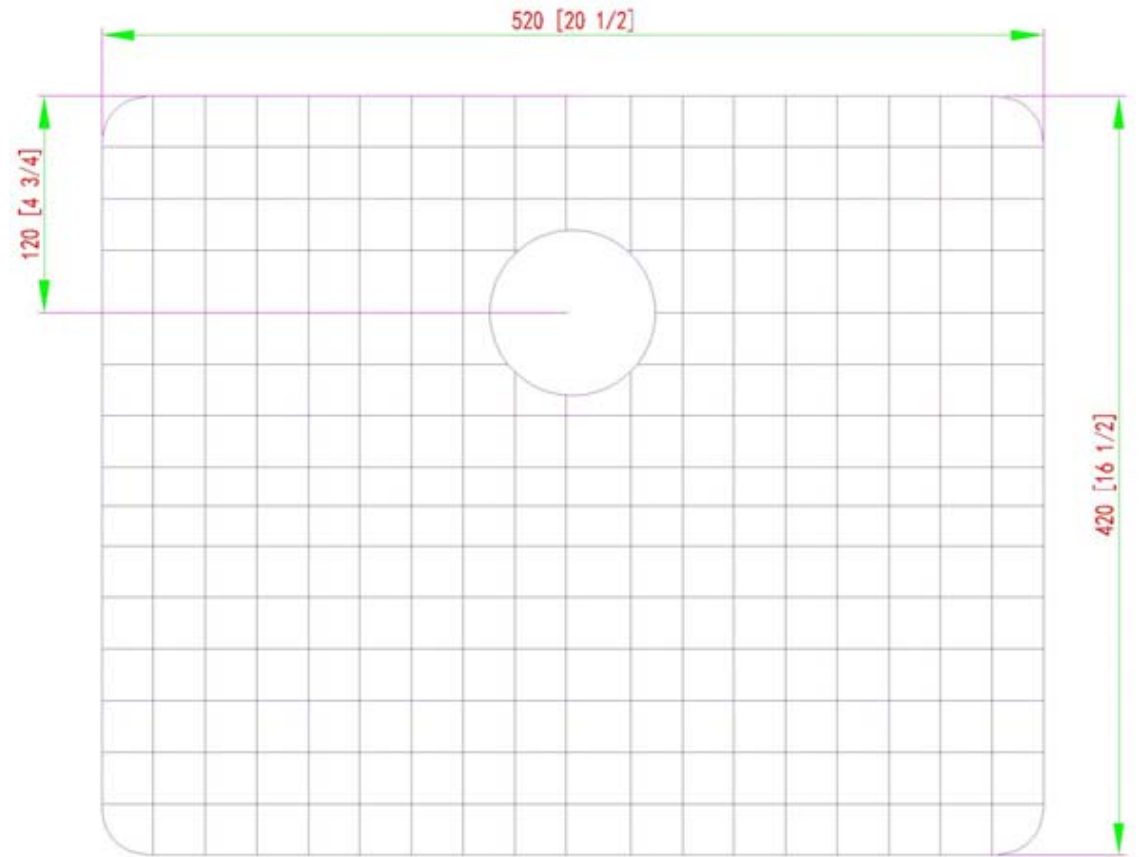

**BG-KST2522R**

Bottom Grid for Emory & Bond  
KST-252210-3-20

- T-304 Stainless Steel
- Protective Rubber Boots prevents scratching
- Dishwasher Safe
- Custom Fitted for Emory & Bond Sinks

Finish : Stainless Steel