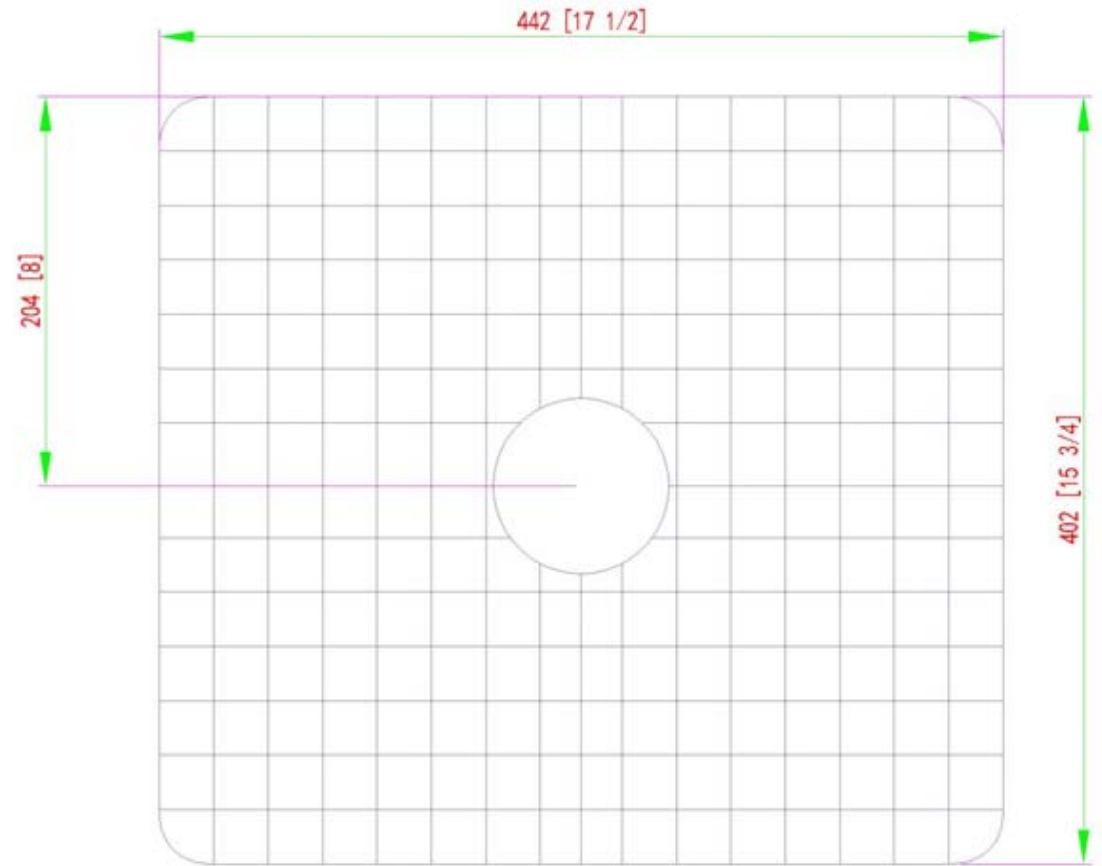

BG-KST2020R

Bottom Grid for Emory & Bond
KST-202010-3-20

- T-304 Stainless Steel
- Protective Rubber Boots prevents scratching
- Dishwasher Safe
- Custom Fitted for Emory & Bond Sinks

Finish : Stainless Steel