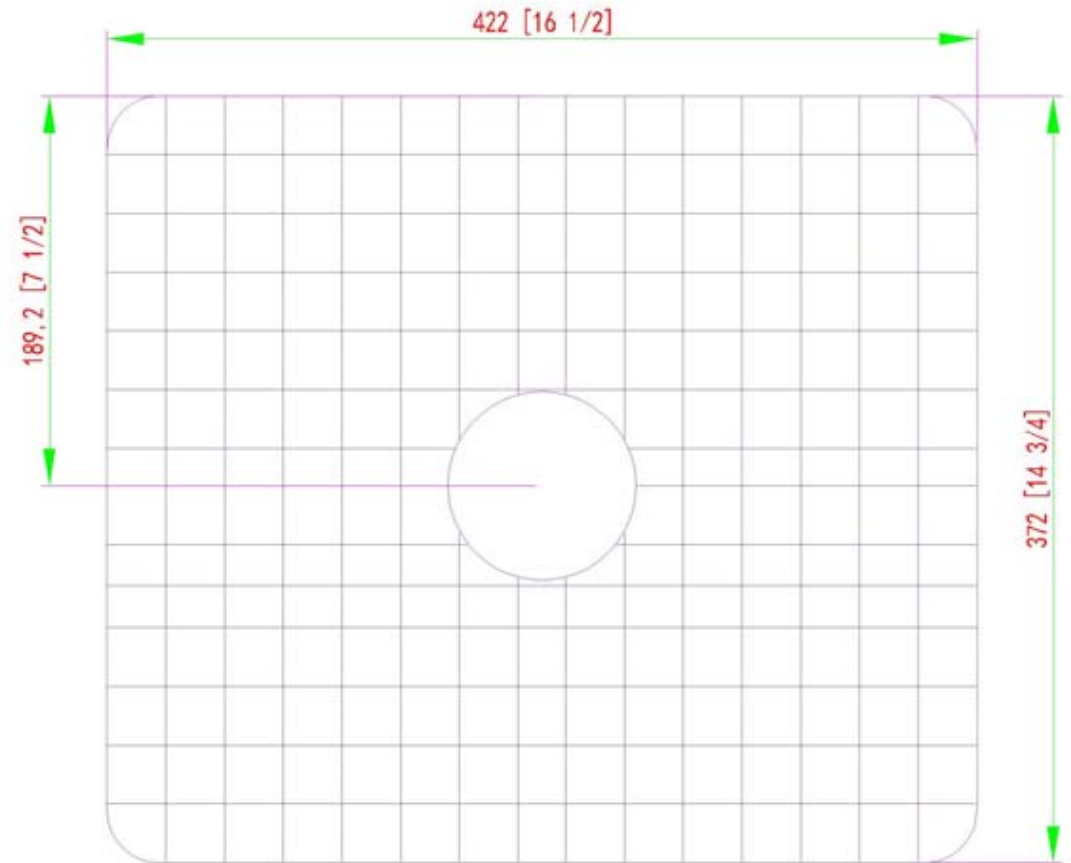

BG-KST1919R

Bottom Grid for Emory & Bond
KST-191910-3-20

- T-304 Stainless Steel
- Protective Rubber Boots prevents scratching
- Dishwasher Safe
- Custom Fitted for Emory & Bond Sinks

Finish : Stainless Steel