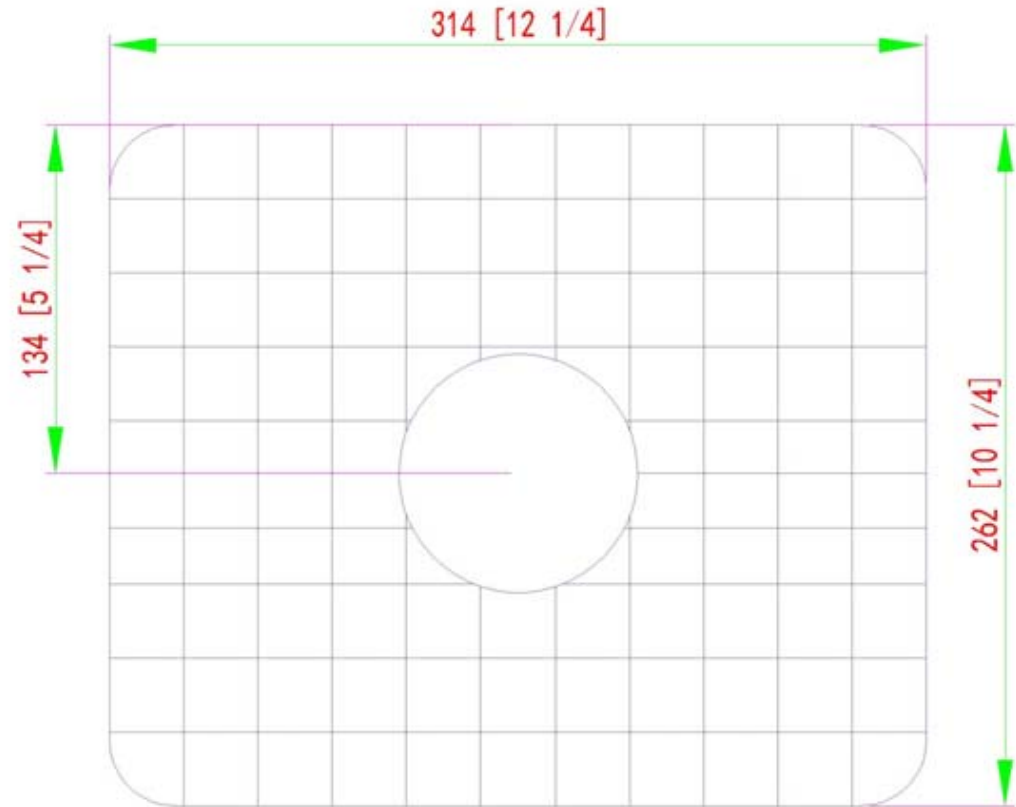

BG-KST1515R

Bottom Grid for Emory & Bond
KST-151510-2-20

- T-304 Stainless Steel
- Protective Rubber Boots prevents scratching
- Dishwasher Safe
- Custom Fitted for Emory & Bond Sinks

Finish : Stainless Steel