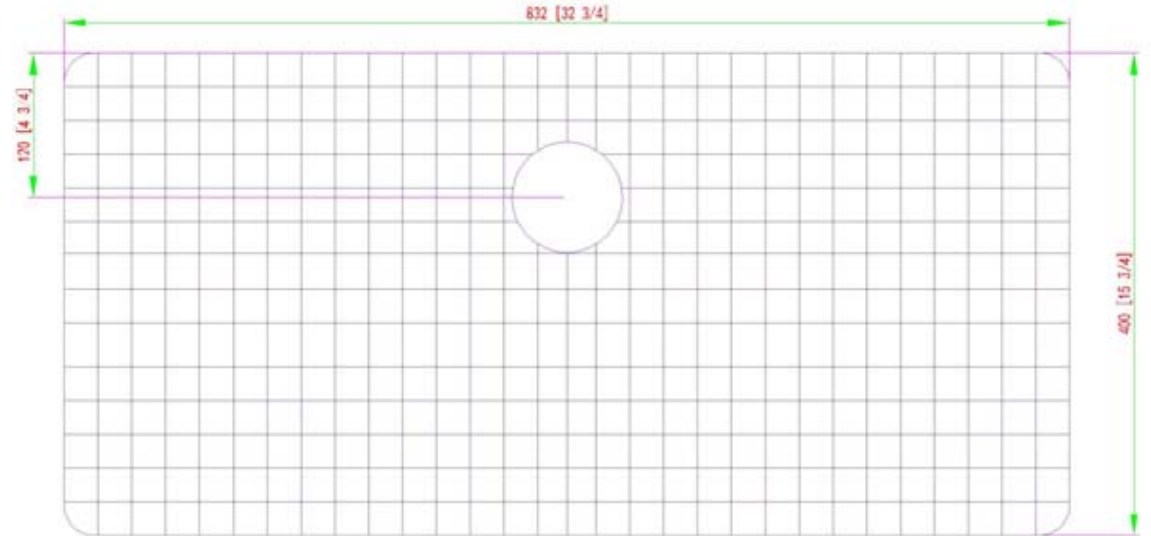

## BG-KSA3620T

Bottom Grid for Emory & Bond  
KSS-362010-0-20

- T-304 Stainless Steel
- Protective Rubber Boots prevents scratching
- Dishwasher Safe
- Custom Fitted for Emory & Bond Sinks

Finish : Stainless Steel