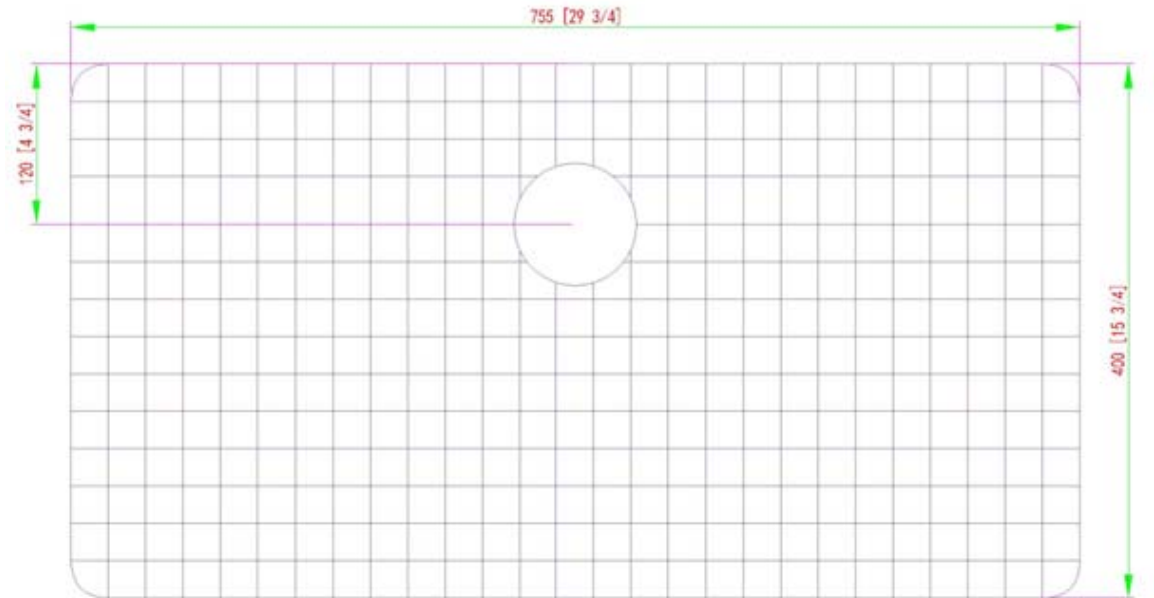

BG-KSA3320T

Bottom Grid for Emory & Bond
KSS-332010-0-20

- T-304 Stainless Steel
- Protective Rubber Boots prevents scratching
- Dishwasher Safe
- Custom Fitted for Emory & Bond Sinks

Finish : Stainless Steel