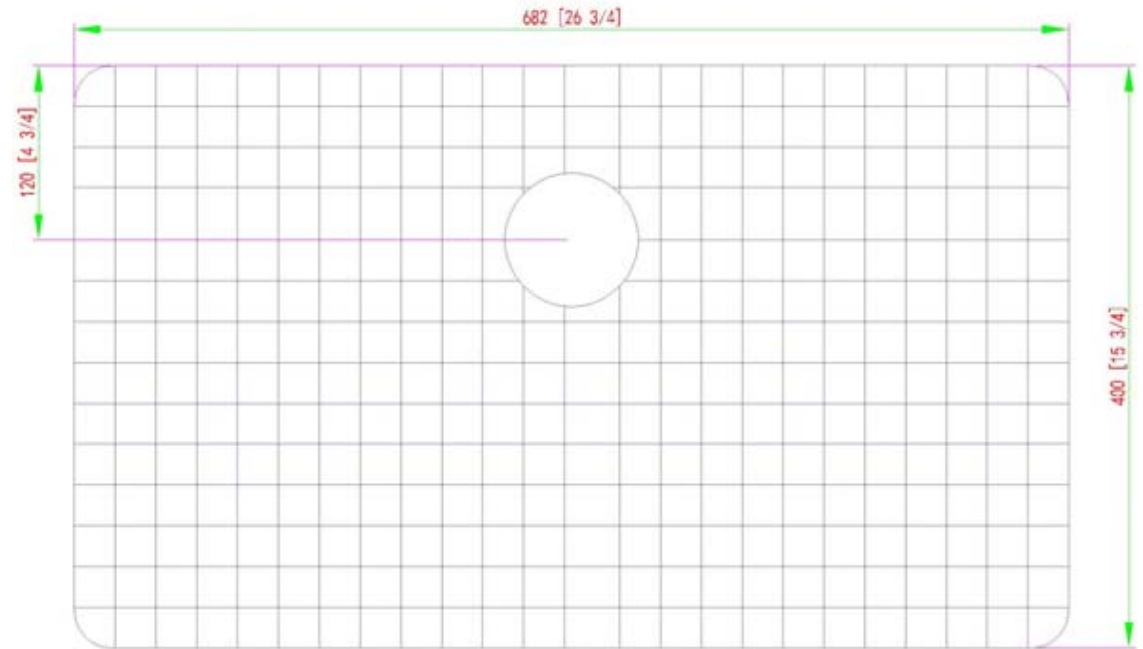

BG-KSA3021T

Bottom Grid for Emory & Bond
KSC-302110-0-20

- T-304 Stainless Steel
- Protective Rubber Boots prevents scratching
- Dishwasher Safe
- Custom Fitted for Emory & Bond Sinks

Finish : Stainless Steel