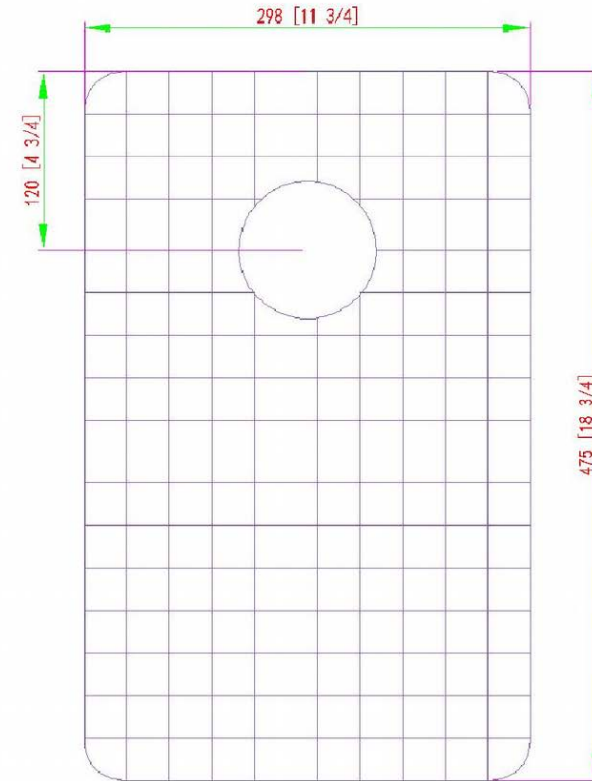

## BG-KOU3221VS

Bottom Grid for Emory & Bond  
KOU-322107-0-20 (Small Bowl)

- T-304 Stainless Steel
- Protective Rubber Boots prevents scratching
- Dishwasher Safe
- Custom Fitted for Emory & Bond Sinks

Finish : Stainless Steel

(not shown here but also available).

COORDINATING SINK GRID

BG-KOU3221VL

Bottom Grid for Emory & Bond  
KOU-322107-0-20 (Large Bowl)

**Customer Support:**

Call : (973)-482-4444

e-mail: [info@emoryandbond.com](mailto:info@emoryandbond.com)