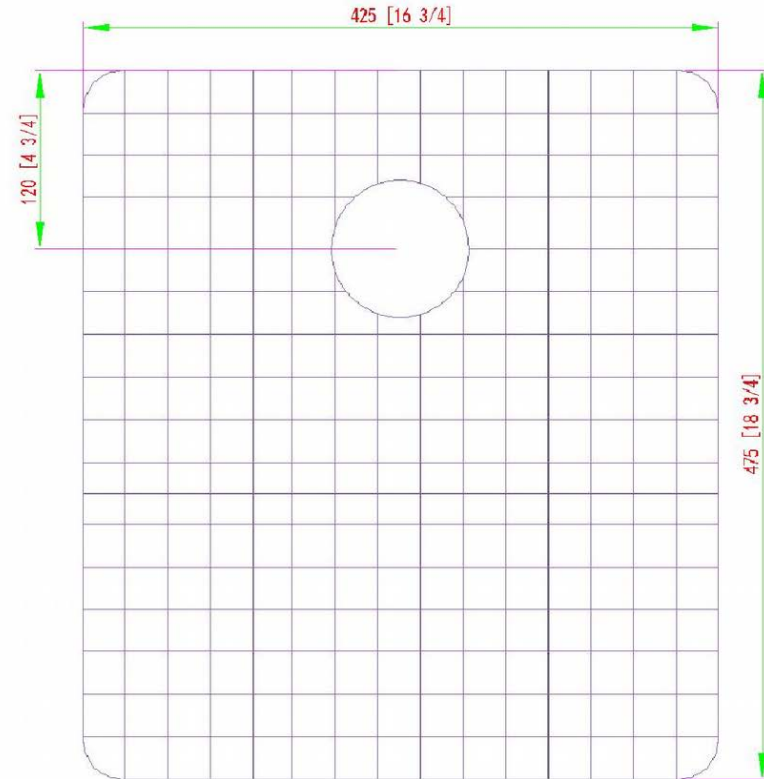

## BG-KOU3221VL

Bottom Grid for Emory & Bond  
KOU-322107-0-20 (Large Bowl)

- T-304 Stainless Steel
- Protective Rubber Boots prevents scratching
- Dishwasher Safe
- Custom Fitted for Emory & Bond Sinks

Finish : Stainless Steel

(not shown here but also available).

COORDINATING SINK GRID

BG-KOU3221VS

Bottom Grid for Emory & Bond  
KOU-322107-0-20 (Small Bowl)

**Customer Support:**

Call : (973)-482-4444

e-mail: [info@emoryandbond.com](mailto:info@emoryandbond.com)