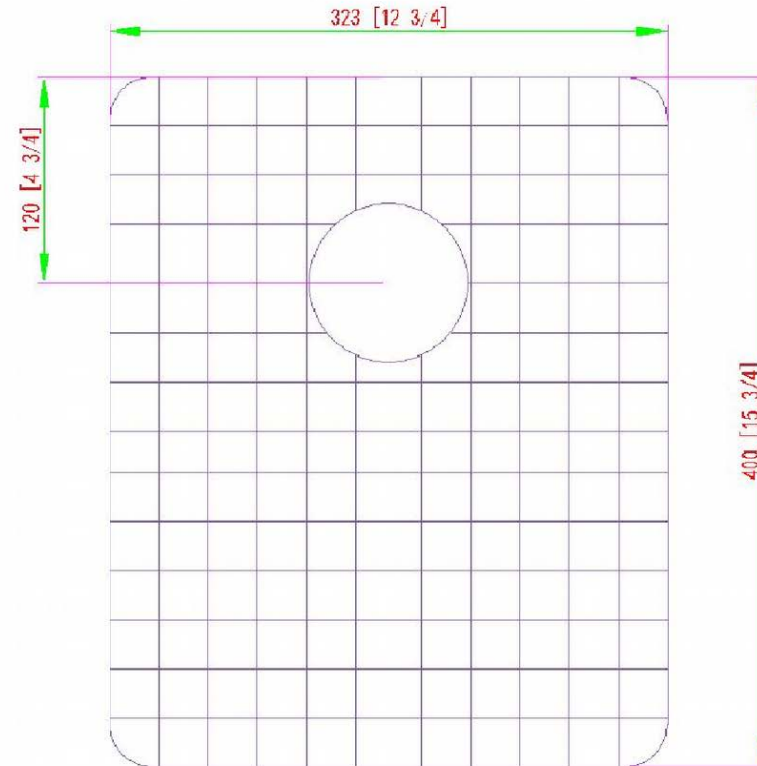

BG-KOS3620TS

Bottom Grid for Emory & Bond
KOS-362010-0-20 (Small Bowl)

- T-304 Stainless Steel
- Protective Rubber Boots prevents scratching
- Dishwasher Safe
- Custom Fitted for Emory & Bond Sinks

Finish : Stainless Steel

(not shown here but also available).

COORDINATING SINK GRID

BG-KOS3620TL

Bottom Grid for Emory & Bond
KOS-362010-0-20 (Large Bowl)

Customer Support:

Call : (973)-482-4444

e-mail: info@emoryandbond.com

www.emoryandbond.com