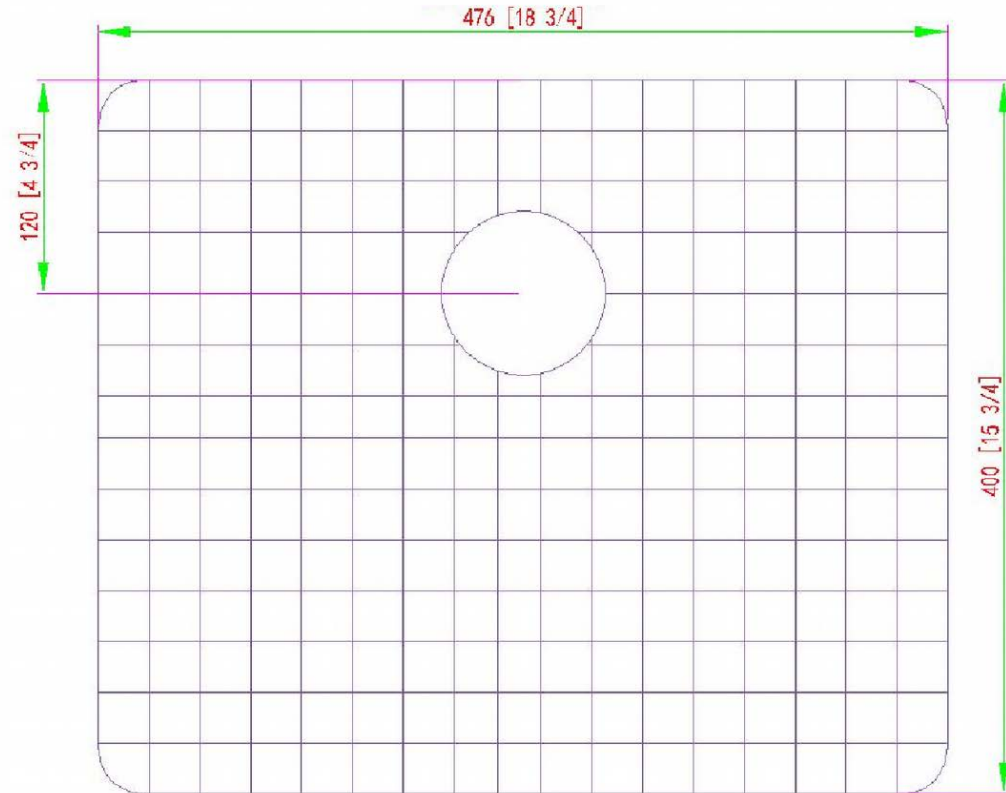

BG-KOS3620TL

Bottom Grid for Emory & Bond
KOS-362010-0-20 (Large Bowl)

- T-304 Stainless Steel
- Protective Rubber Boots prevents scratching
- Dishwasher Safe
- Custom Fitted for Emory & Bond Sinks

Finish : Stainless Steel

(not shown here but also available).

COORDINATING SINK GRID

BG-KOS3620TS

Bottom Grid for Emory & Bond
KOS-362010-0-20 (Small Bowl)

Customer Support:

Call : (973)-482-4444

e-mail: info@emoryandbond.com

www.emoryandbond.com