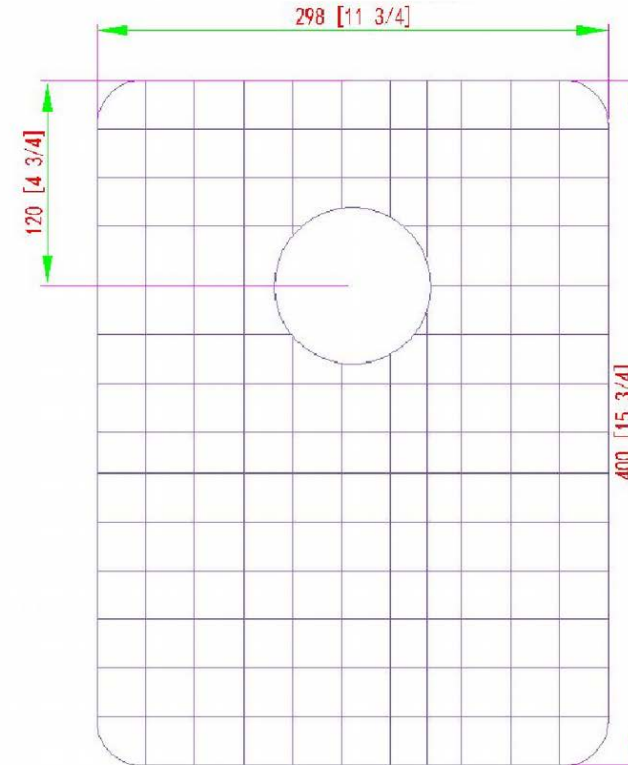

## BG-KOS3320TS

Bottom Grid for Emory & Bond  
KOS-332010-0-20 (Small Bowl)

- T-304 Stainless Steel
- Protective Rubber Boots prevents scratching
- Dishwasher Safe
- Custom Fitted for Emory & Bond Sinks

Finish : Stainless Steel

(not shown here but also available).

COORDINATING SINK GRID

BG-KOS3320TL

Bottom Grid for Emory & Bond  
KOS-332010-0-20(Large Bowl)

**Customer Support:**

Call : (973)-482-4444

e-mail: [info@emoryandbond.com](mailto:info@emoryandbond.com)