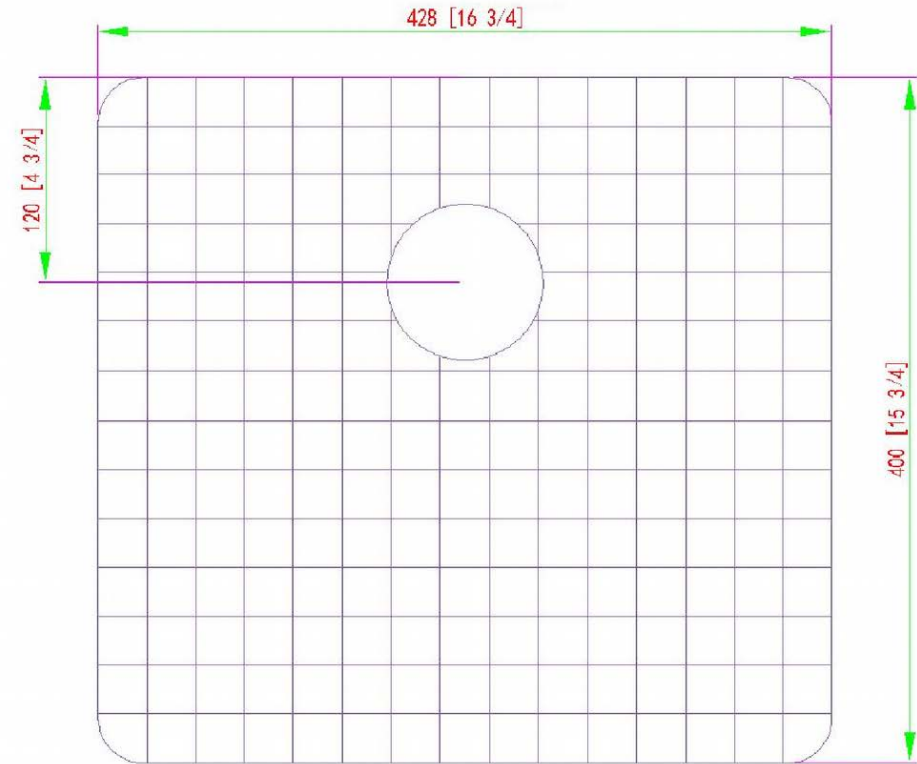

BG-KOS3320TL

Bottom Grid for Emory & Bond
KOS-332010-0-20 (Large Bowl)

- T-304 Stainless Steel
- Protective Rubber Boots prevents scratching
- Dishwasher Safe
- Custom Fitted for Emory & Bond Sinks

Finish : Stainless Steel

(not shown here but also available).

COORDINATING SINK GRID

BG-KOS3320TS

Bottom Grid for Emory & Bond
KOS-332010-0-20 (Small Bowl)

Customer Support:

Call : (973)-482-4444

e-mail: info@emoryandbond.com

www.emoryandbond.com