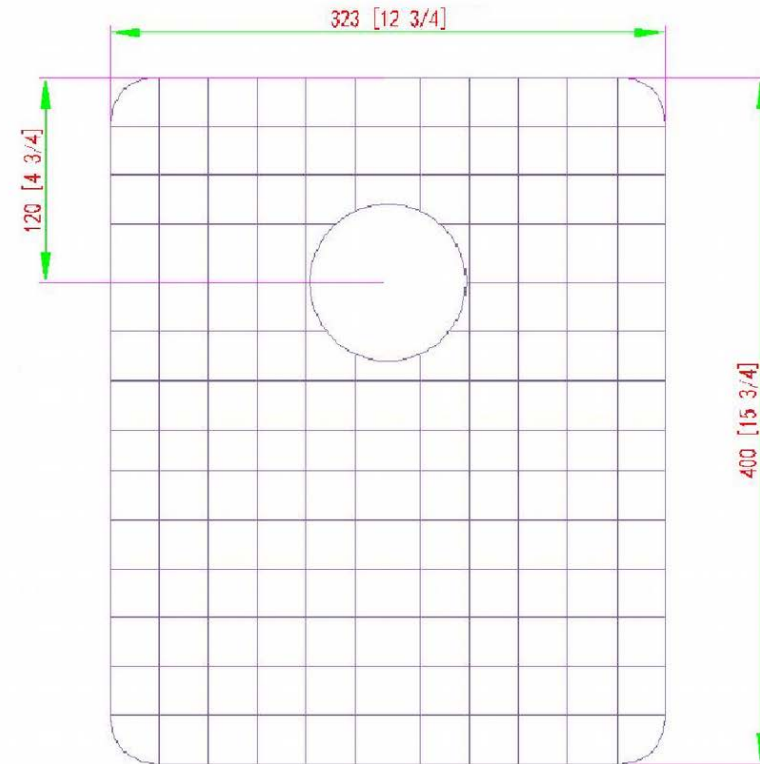

BG-KOC3620TS

Bottom Grid for Emory & Bond
KOC-362010-0-20 (Small Bowl)

- T-304 Stainless Steel
- Protective Rubber Boots prevents scratching
- Dishwasher Safe
- Custom Fitted for Emory & Bond Sinks

Finish : Stainless Steel

(not shown here but also available).

COORDINATING SINK GRID

BG-KOC3620TL

Bottom Grid for Emory & Bond

KOS-362010-0-20 (Large Bowl)

Customer Support:

Call : (973)-482-4444

e-mail: info@emoryandbond.com