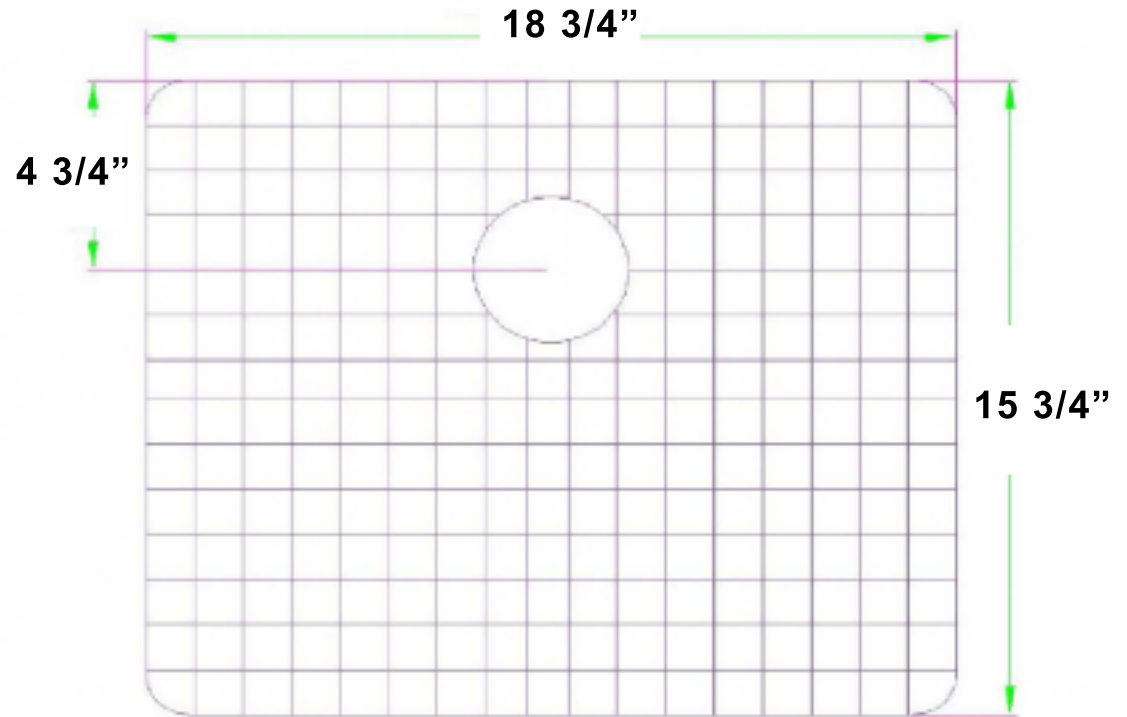

BG-KOC3620TL

**Bottom Grid for Emory & Bond
KOC-362010-0-20 (Large Bowl)**

- T-304 Stainless Steel
- Protective Rubber Boots prevents scratching
- Dishwasher Safe
- Custom Fitted for Emory & Bond Sinks

Finish : Stainless Steel

**also available (not shown):
BG-KOC3620TS Bottom Grid for Emory & Bond
KOC-362010-0-20 (Small Bowl)**

Customer Support:

Call : (973)-482-4444

e-mail: info@emoryandbond.com

www.emoryandbond.com

@emoryandbond