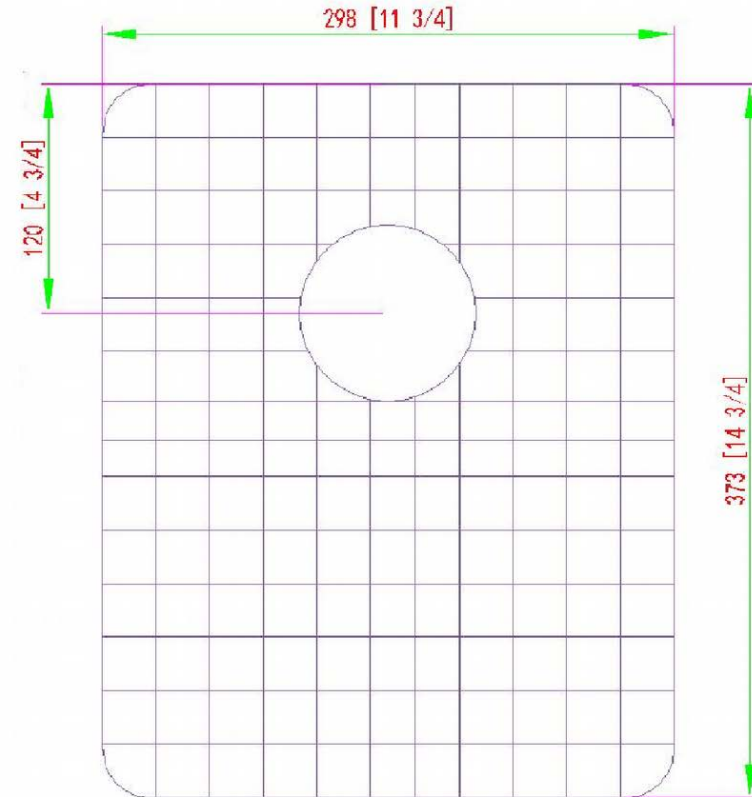

BG-KOC3320TS

Bottom Grid for Emory & Bond
KOC-332010-0-20 (Small Bowl)

- T-304 Stainless Steel
- Protective Rubber Boots prevents scratching
- Dishwasher Safe
- Custom Fitted for Emory & Bond Sinks

Finish : Stainless Steel

(not shown here but also available).

COORDINATING SINK GRID

BG-KOC3320TL

Bottom Grid for Emory & Bond

KOS-332010-0-20 (Large Bowl)

Customer Support:

Call : (973)-482-4444

e-mail: info@emoryandbond.com