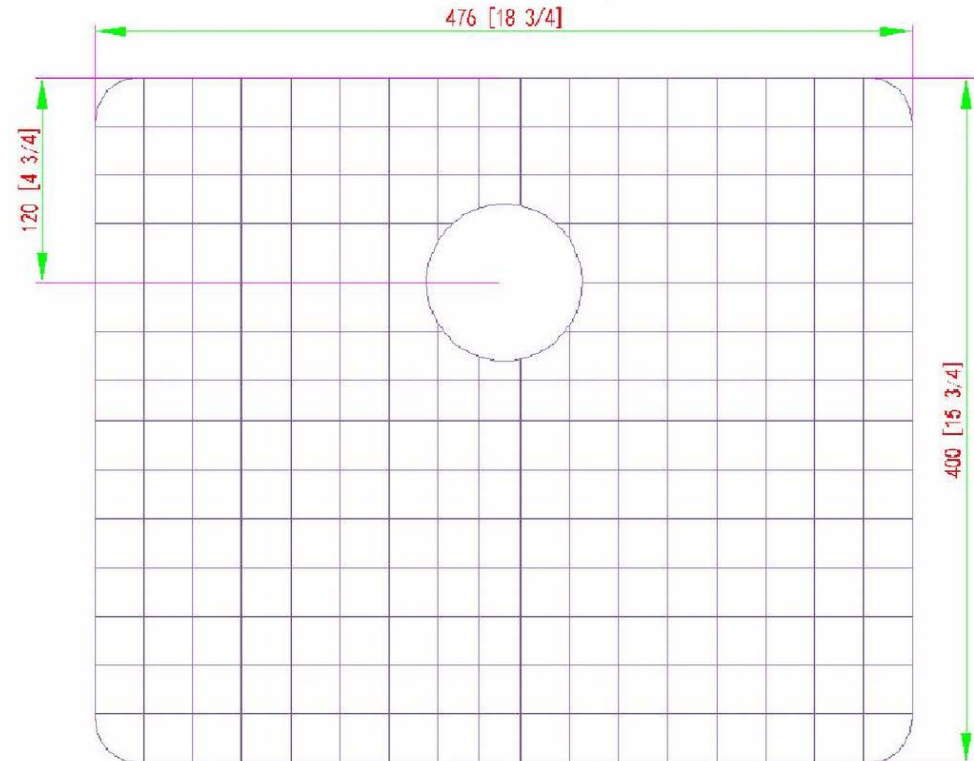

BG-KOC3320TL

Bottom Grid for Emory & Bond
KOC-332010-0-20 (Large Bowl)

- T-304 Stainless Steel
- Protective Rubber Boots prevents scratching
- Dishwasher Safe
- Custom Fitted for Emory & Bond Sinks

Finish : Stainless Steel

(not shown here but also available).

COORDINATING SINK GRID

BGKOC3320TS

Bottom Grid for Emory & Bond

KOS-332010-0-20 (Small Bowl)

Customer Support:

Call : (973)-482-4444

e-mail: info@emoryandbond.com