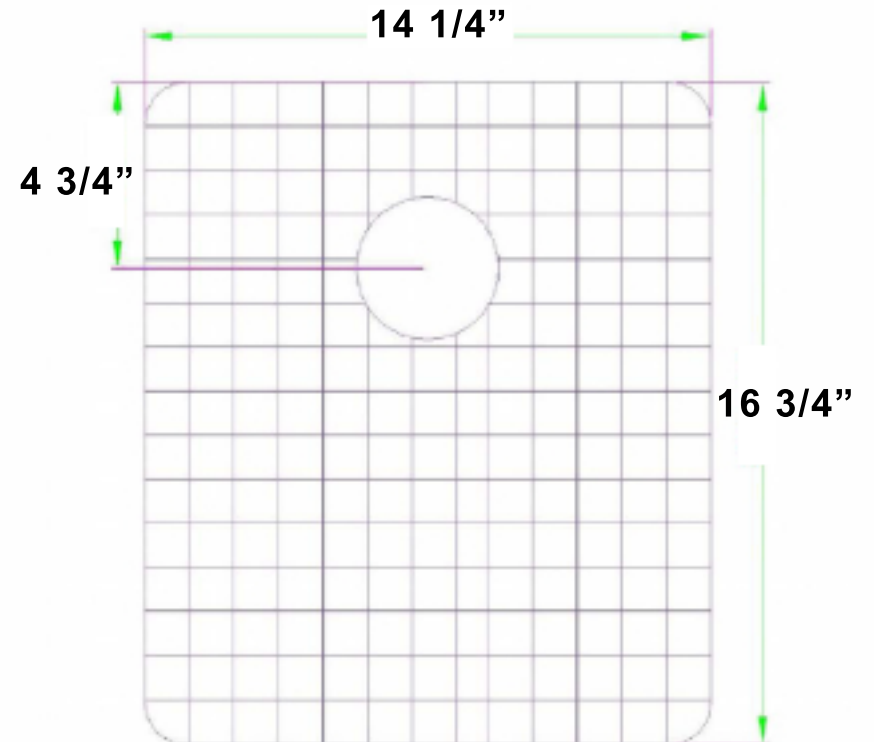

**BG-KDU3219V**

Bottom Grid for Emory & Bond

KDU-321909-0-20

- T-304 Stainless Steel
- Protective Rubber Boots prevents scratching
- Dishwasher Safe
- Custom Fitted for Emory & Bond Sinks

Finish : Stainless Steel