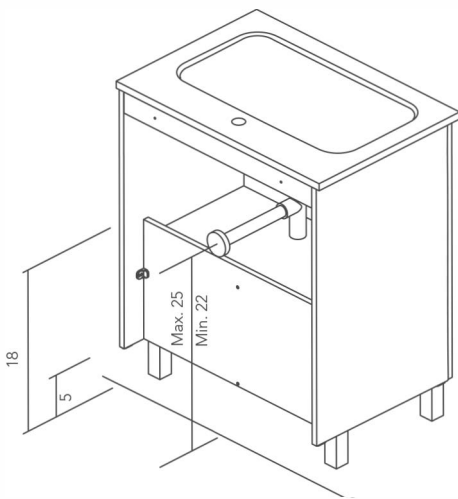

SIPHON PLACEMENT

Finishes

GLOSSY WHITE ANTHRACITE

Customer Support:

Call : (973)-482-4444

e-mail: info@emoryandbond.com

www.emoryandbond.com

@emoryandbond