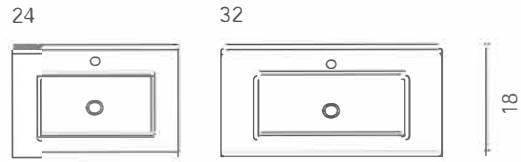

## UNITS

Depth 18

## TECHNICAL INFORMATION

- STRUCTURE: High gloss lacquered 5/8 in. board and 5/8 in. melamine board.
- FRONT: High gloss lacquered 5/8 in. board and 5/8 in. melamine board.
- HANDLE: Metallic bright chrome finish.
- HINGE: 105° opening, Ø 13/8 in. cap, easy assembly and soft closing system.
- WASHBASIN: Ceramic washbasin with 18 in. depth.
- PIPE DEPTH: Pipe depth 23/8 in.