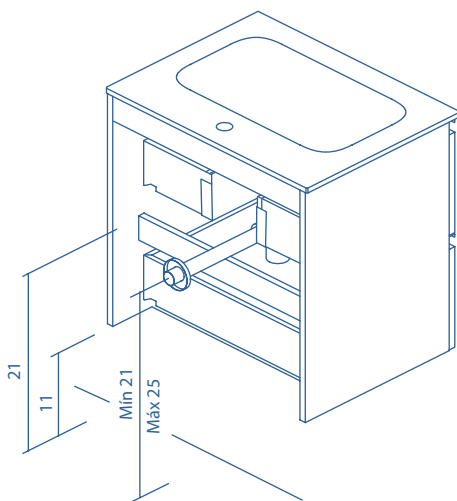

VOTA

UNITS

Depth 18

WASHBASIN

TECHNICAL INFORMATION

STRUCTURE: High gloss lacquered 58 in. board and 58 in. melamine board.

FRONT: High gloss lacquered 58 in. board and 58 in. melamine board.

DRAWER: Drawers made in grey textile poly laminate coated board with hidden partial extraction runners with soft close system. Includes organizer for small items in upper drawer. Lower drawer useful space (widthxhighxdepth): 20 1/16x45/16x143/4 in.

WASHBASIN: Ceramic washbasin with 18 in. depth.

PIPE DEPTH: Pipe depth 23/8 in.

SIPHON PLACEMENT

Finishes 

WHITE