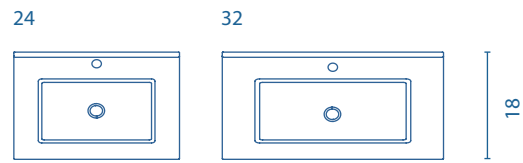

VOTA

UNITS

Depth 18

WASHBASIN

TECHNICAL INFORMATION

STRUCTURE: High gloss lacquered 58 in. board and 58 in. melamine board.

FRONT: High gloss lacquered 58 in. board and 58 in. melamine board.

DRAWER: Drawers made in grey textile poly laminate coated board with hidden partial extraction runners with soft close system. Includes organizer for small items in upper drawer. Lower drawer useful space (widthxhighxdepth): 20 1/16x45/16x143/4 in.

WASHBASIN: Ceramic washbasin with 18 in. depth.

PIPE DEPTH: Pipe depth 23/8 in.

SIPHON PLACEMENT

Finishes 

WHITE