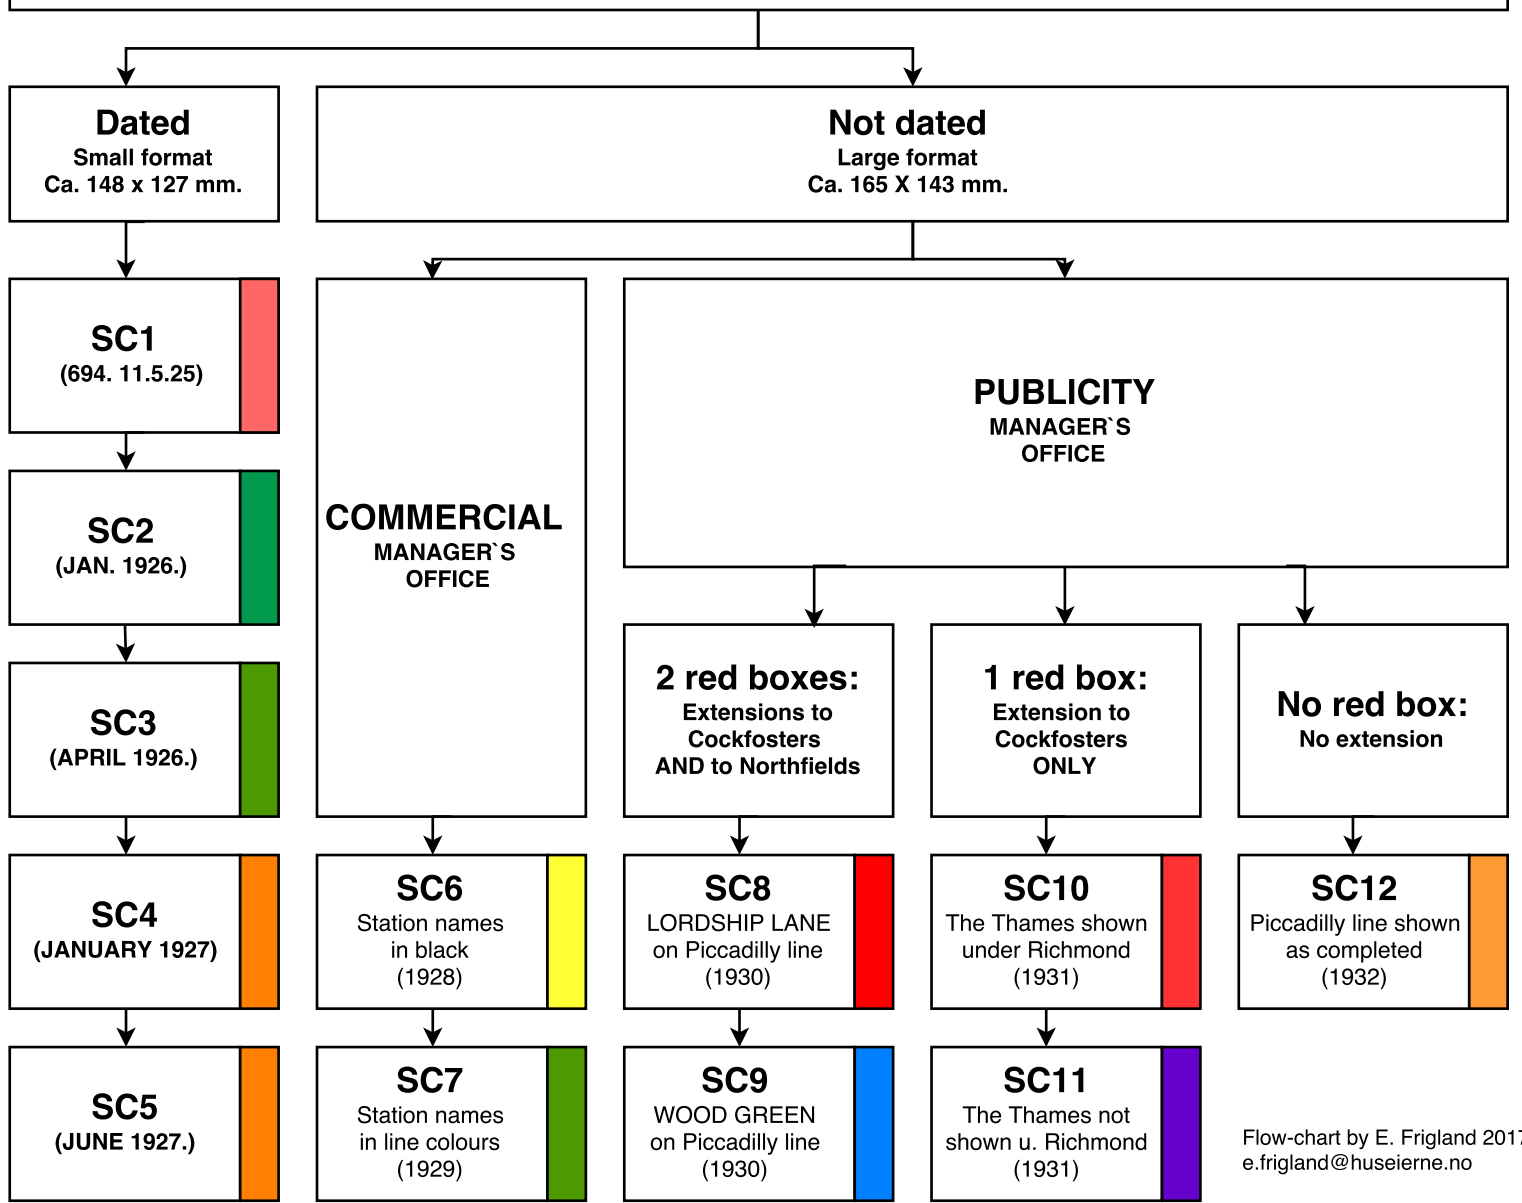

# Stingemore Card maps

Flow-chart by E. Frigland 2017  
e.frigland@huseierne.no

Colours are approximate representations, only, of the colours on the map covers!