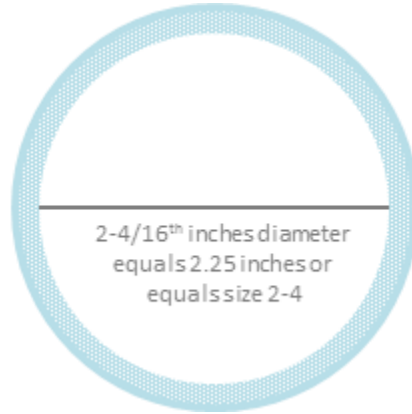

THE FINE WORLD

BANGLE SIZE GUIDE

EQUALS

Bangle Size	S/M/L	Diameter in inches	Diameter in mm	Circumference in inches	Circumference in mm
2-2	Petite	2.125	54	6.67	169.4
2-4	Small	2.25	57.2	7.06	179.6
2-6	Medium	2.375	60.3	7.46	189.5
2-8	Large	2.5	63.5	7.85	199.4
2-10	Extra Large	2.625	66.7	8.24	209.3
2-12	Extra Large	2.75	69.9	8.64	219.5
2-14	Extra Large	2.875	73	9.03	229.4
3	Extra Large	3	76.2	9.42	239.3