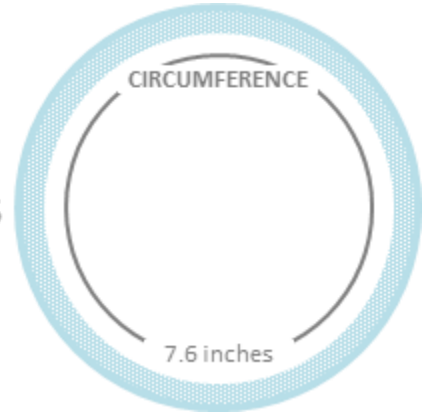

THE FINE WORLD

BANGLE SIZE GUIDE

EQUALS

Bangle Size	S/M/L	Diameter in inches	Diameter in mm	Circumference in inches	Circumference in mm
2-2	Petite	2.125	54	6.67	169.4
2-4	Small	2.25	57.2	7.06	179.6
2-6	Medium	2.375	60.3	7.46	189.5
2-8	Large	2.5	63.5	7.85	199.4
2-10	Extra Large	2.625	66.7	8.24	209.3
2-12	Extra Large	2.75	69.9	8.64	219.5
2-14	Extra Large	2.875	73	9.03	229.4
3	Extra Large	3	76.2	9.42	239.3